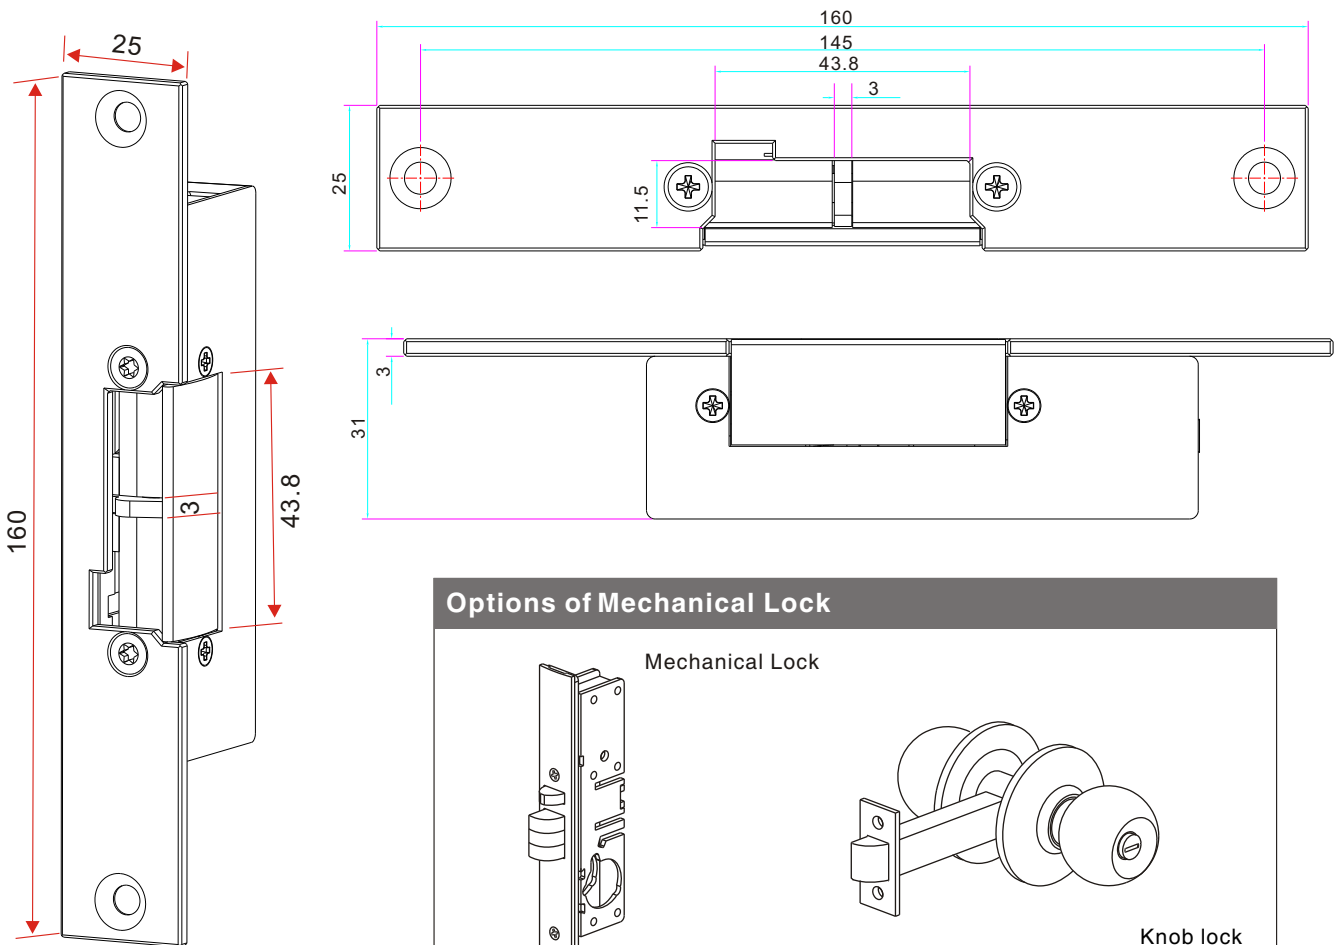

YLI ELECTRONIC

Narrow-type Electric Strike

Model:YS-131NO/NC

Specification

Size	160Lx25Wx31H(mm)
Voltage	12VDC
Current	200mA
Feature	FailSecure(YS-131NO-S) FailSafe(YS-131NC-S)
Suitable For	Wooden Door, Metal Door
Finishing	Electroplating
Weight	0.4kg

Diagram(unit:mm)

Installation

1 Cut hole according to the dimension of strike.

2 Assemble the lock and connect it to the power to test

3 Fix the electric strike

4 Finished

Suitable for

Metal Door Frame

Wooden Door Frame

Wire connection