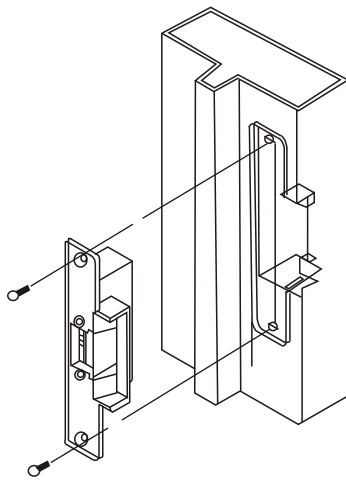

YLI ELECTRONIC

Narrow-type Electric Strike

Model:YS-131NO/NC

Specification

Size	160Lx25Wx31H(mm)
Voltage	12VDC
Current	200mA
Feature	FailSecure(YS-131NO-S) FailSafe(YS-131NC-S)
Suitable For	Wooden Door, Metal Door
Finishing	Electroplating
Weight	0.4kg

Diagram(unit:mm)

Installation

1 Cut hole according to the dimension of strike.

2 Assemble the lock and connect it to the power to test

3 Fix the electric strike

4 Finished

Suitable for

Metal Door Frame

Wooden Door Frame

Wire connection