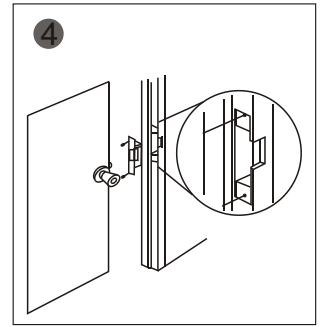

YLI ELECTRONIC

Narrow-type Electric Strike

Model:YS-131NO/NC

Specification

Size	160Lx25Wx31H(mm)
Voltage	12VDC
Current	200mA
Feature	FailSecure(YS-131NO-S) FailSafe(YS-131NC-S)
Suitable For	Wooden Door, Metal Door
Finishing	Electroplating
Weight	0.4kg

Diagram(unit:mm)

Installation

1 Cut hole according to the dimension of strike.

2 Assemble the lock and connect it to the power to test

3 Fix the electric strike

4 Finished

Suitable for

Metal Door Frame