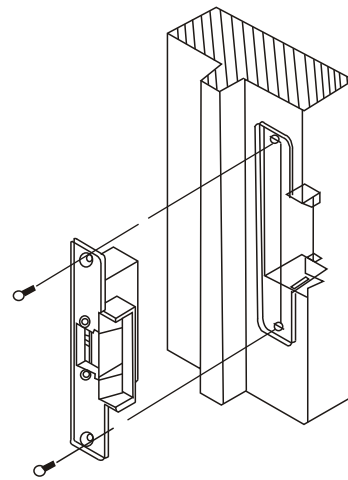

YLI ELECTRONIC

Narrow-type Electric Strike

Model:YS-131NO/NC

Specification

Size	160Lx25Wx31H(mm)
Voltage	12VDC
Current	200mA
Feature	FailSecure(YS-131NO-S) FailSafe(YS-131NC-S)
Suitable For	Wooden Door, Metal Door
Finishing	Electroplating
Weight	0.4kg

Diagram(unit:mm)

Installation

1 Cut hole according to the dimension of strike.

2 Assemble the lock and connect it to the power to test

3 Fix the electric strike

4 Finished

Suitable for

Metal Door Frame

Wooden Door Frame

Wire connection