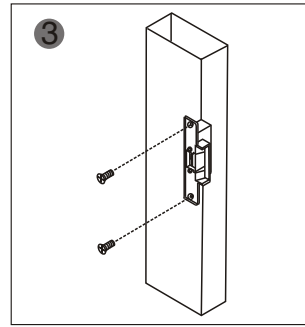

YLI ELECTRONIC

Narrow-type Electric Strike

Model:YS-131NO/NC

Specification

Size	160Lx25Wx31H(mm)
Voltage	12VDC
Current	200mA
Feature	FailSecure(YS-131NO-S) FailSafe(YS-131NC-S)
Suitable For	Wooden Door, Metal Door
Finishing	Electroplating
Weight	0.4kg

Diagram(unit:mm)

Installation

1 Cut hole according to the dimension of strike.

2 Assemble the lock and connect it to the power to test

3 Fix the electric strike

4 Finished

Suitable for

Metal Door Frame

Wooden Door Frame

Wire connection