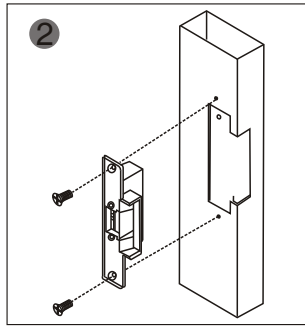

YLI ELECTRONIC

Narrow-type Electric Strike

Model:YS-131NO/NC

Specification

Size	160Lx25Wx31H(mm)
Voltage	12VDC
Current	200mA
Feature	FailSecure(YS-131NO-S) FailSafe(YS-131NC-S)
Suitable For	Wooden Door, Metal Door
Finishing	Electroplating
Weight	0.4kg

Diagram(unit:mm)

Installation

1 Cut hole according to the dimension of strike.

2 Assemble the lock and connect it to the power to test

3 Fix the electric strike

4 Finished

Suitable for

Metal Door Frame