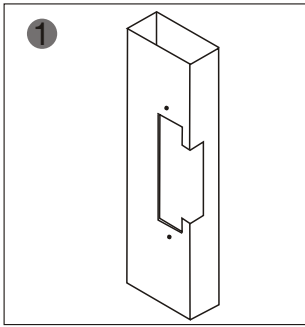

YLI ELECTRONIC

Narrow-type Electric Strike

Model:YS-131NO/NC

Specification

Size	160Lx25Wx31H(mm)
Voltage	12VDC
Current	200mA
Feature	FailSecure(YS-131NO-S) FailSafe(YS-131NC-S)
Suitable For	Wooden Door, Metal Door
Finishing	Electroplating
Weight	0.4kg

Diagram(unit:mm)

Installation

1 Cut hole according to the dimension of strike.

2 Assemble the lock and connect it to the power to test

3 Fix the electric strike

4 Finished

Suitable for

Metal Door Frame

Wooden Door Frame

Wire connection