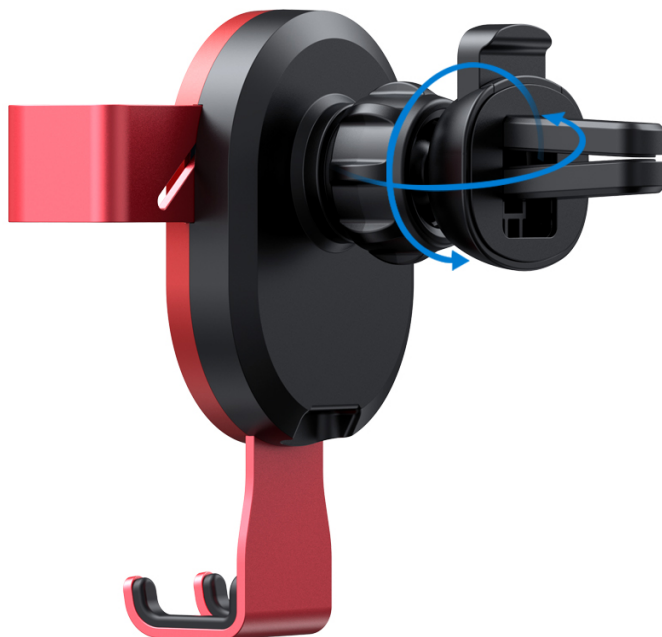

havit

HAVIT W3019
Car Wireless Charging Gravity Holder

10W WIRELESS CHARGE GRAVITY HOLDER

Wireless charger holder | 2 in 1 |
Easy to lock and charge with one hand.

Adaptive fast charge

Gravity linkage

One-hand pick and place

Triangle solid

360° rotation design

Silicone mat protection

LED LIGHT INDICATION

Red light is always on during charging.
Abnormal protection,
FOD/over-voltage/over-temperature status,
red light flashes.

GRAVITY LINKAGE

By gravity, put down or remove mobile phone to tighten or release the holder automatically.

360° ROTATION DESIGN

Random angle adjustment and protective rotation design.

PRODUCT PARAMETERS

Model No: W3019
Material: ABS + aluminum alloy
Input: 5V/ 2A ;9V/2A

Weight: 84.3g±0.5g
Dimension: 98.4*98*92.5 mm
Output: 10W (compatible with 7.5W & 5W)