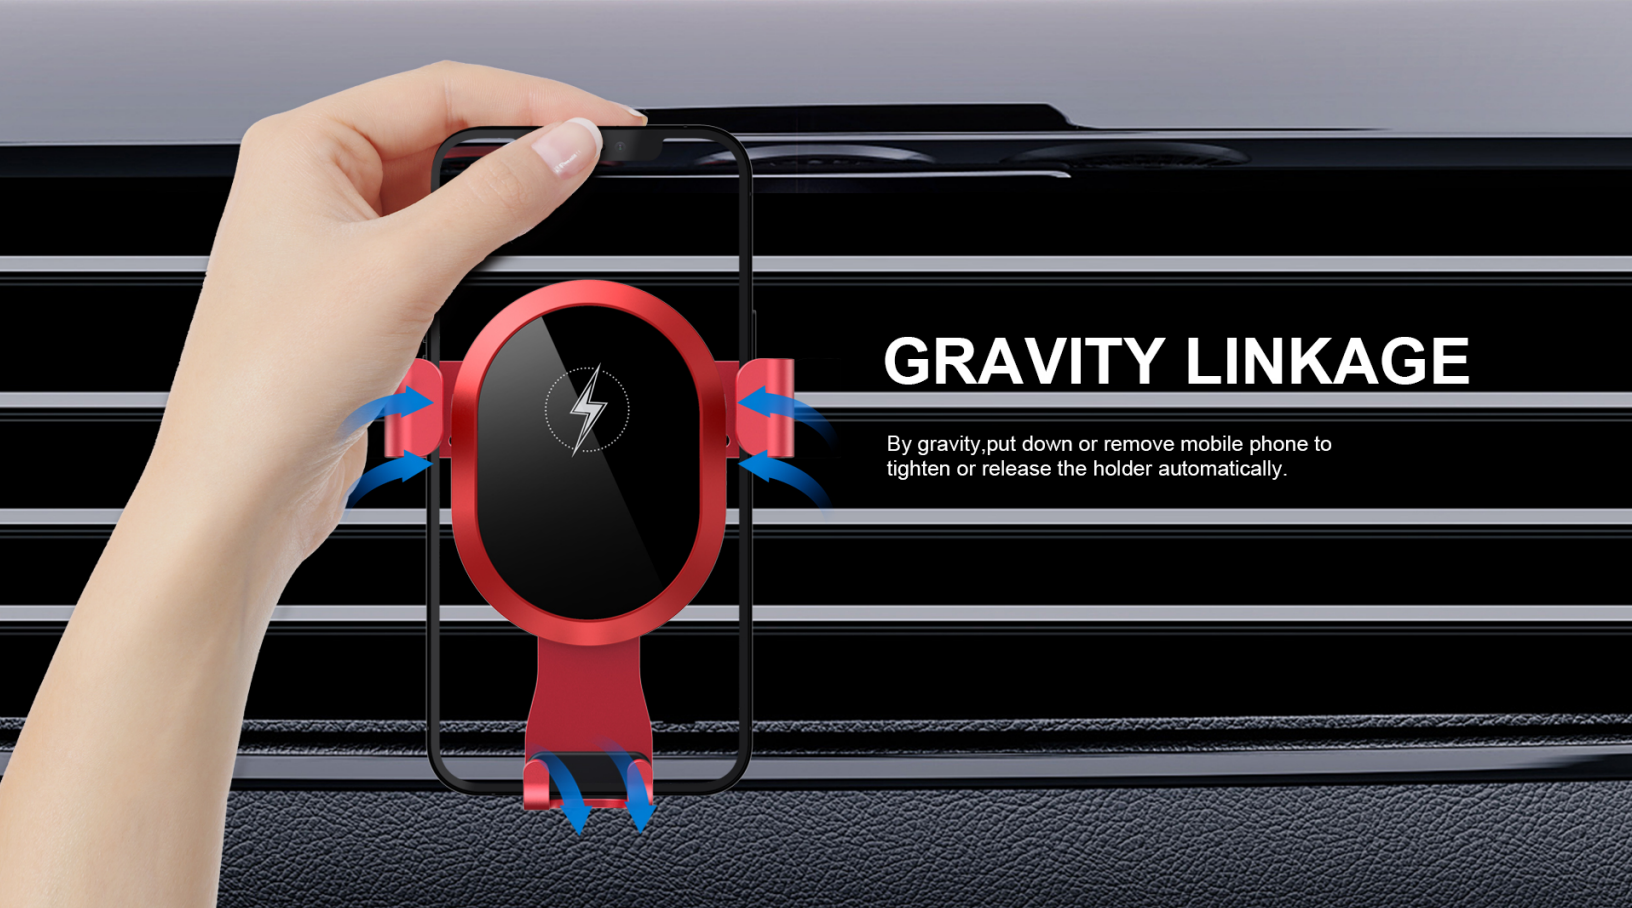

havit

HAVIT W3019
Car Wireless Charging Gravity Holder

10W WIRELESS CHARGE GRAVITY HOLDER

Wireless charger holder | 2 in 1 |
Easy to lock and charge with one hand.

Adaptive fast charge

Gravity linkage

One-hand pick and place

Triangle solid

360° rotation design

Silicone mat protection

LED LIGHT INDICATION

Red light is always on during charging.
Abnormal protection,
FOD/over-voltage/over-temperature status,
red light flashes.

GRAVITY LINKAGE

By gravity, put down or remove mobile phone to tighten or release the holder automatically.

360° ROTATION DESIGN

Random angle adjustment and protective rotation design.

PRODUCT PARAMETERS

Model No: W3019
Material: ABS + aluminum alloy
Input: 5V/ 2A ;9V/2A