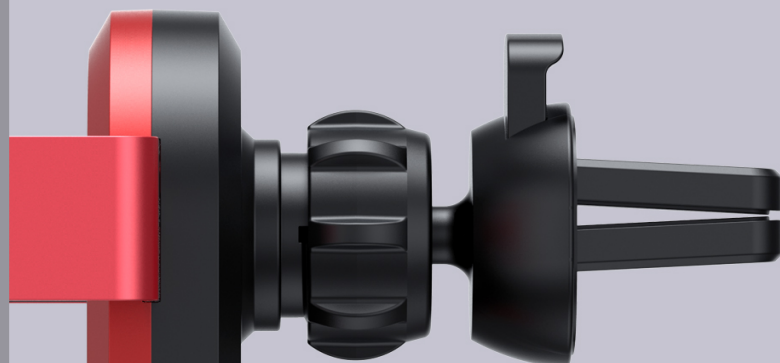

havit

HAVIT W3019
Car Wireless Charging Gravity Holder

10W WIRELESS CHARGE GRAVITY HOLDER

Wireless charger holder | 2 in 1 |
Easy to lock and charge with one hand.

Adaptive fast charge

Gravity linkage

One-hand pick and place

Triangle solid

360° rotation design

Silicone mat protection

LED LIGHT INDICATION

Red light is always on during charging.
Abnormal protection,
FOD/over-voltage/over-temperature status,
red light flashes.

GRAVITY LINKAGE

By gravity, put down or remove mobile phone to tighten or release the holder automatically.

360° ROTATION DESIGN

Random angle adjustment and protective rotation design.

PRODUCT PARAMETERS

Model No: W3019
Material: ABS + aluminum alloy
Input: 5V/ 2A ;9V/2A

Weight: 84.3g±0.5g
Dimension: 98.4*98*92.5 mm
Output: 10W (compatible with 7.5W & 5W)