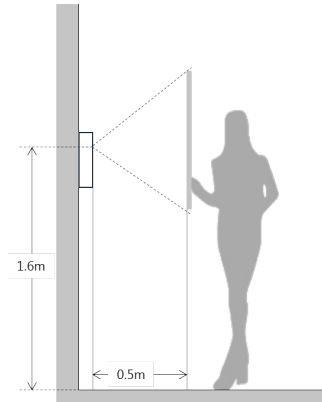

#### General

Ingress Protection	IP54
Installation	Surface
Material	Tempered Glass
Power	DC 24V
Power Consumption	Standby ≤1W, Work ≤4W

Working Temperature	-30°C~+60°C
Relative Humidity	10%~90%RH
Dimensions	114.2mm×154.2mm×43.0mm
Weight	0.5Kg

Dimensions

View Area

Application