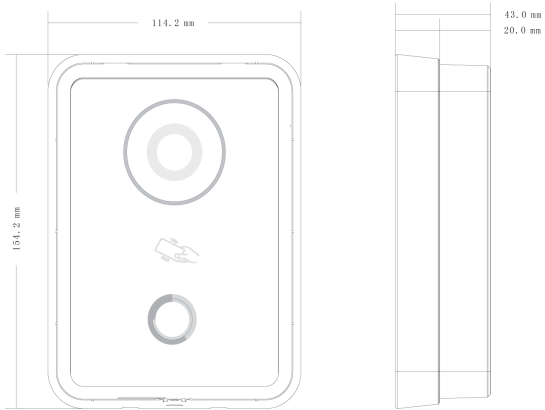

#### Interface

Door Control	1
Alarm In	2(1ch unlock button, 1ch feedback)
Tamper Switch	1

#### General

Ingress Protection	IP54
Installation	Surface
Material	Tempered Glass
Power	DC 24V
Power Consumption	Standby ≤1W, Work ≤4W

Working Temperature	-30°C~+60°C
Relative Humidity	10%~90%RH
Dimensions	114.2mm×154.2mm×43.0mm
Weight	0.5Kg

Dimensions

View Area

Application