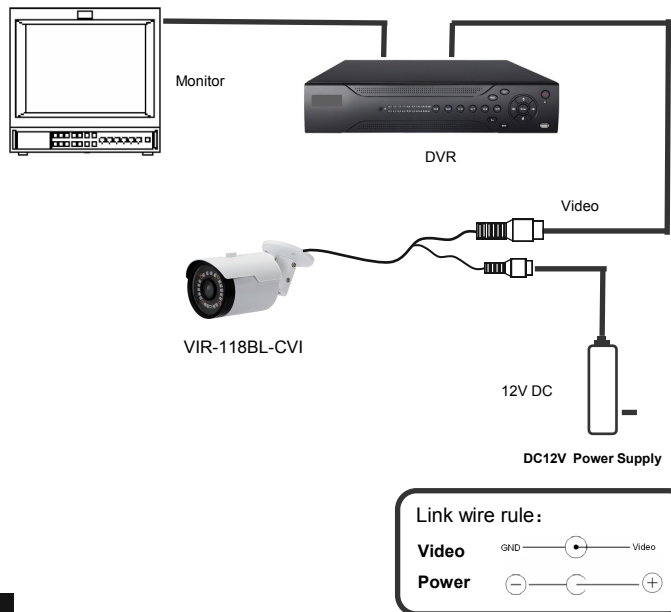

BRIEF OF PRODUCT

Sensor

Using high-performance image sensor, with millions of pixels resolution.

* Auto Gain Control (AGC)

Built-in auto gain control (AGC) circuit. The color camera can get high definition picture in low Lux condition.

CONNECTING

TROUBLE AND SOLUTION

1. No picture after powering on the device

- . Check the power supply if connected properly
- . Check all the cables and monitors if connected properly

2. Interference appears on the picture

4. Too much smear appears on the picture

- . The PSU voltage is unstable
- . The cables are not connected properly or the impedance is high

INTRODUCTION

Use this user manual for **VIR-118BL-CVI**. The latest technology has been adopted for both sensor and driver. Highlighted features of the camera cover HD video and lossless transmission by common 75-3 type coaxial cable, high stability, rich and real color, easy and convenient mounting in most environments. Please read this user manual carefully in order to making sure a proper use of the product.

Specification

Pick Up Element	CMOS 1.0 Mega Pixels
Effective Picture Elements (H*V)	1280(H)×720(V)
Horizontal Resolution	720P
S/N Ratio	More than 48dB
Minimum Illumination	0Lux (with IR LED ON)
Auto Electronic Shutter	PAL : 1/50s -1/10000s NTSC:1/60s -1/10000s
Auto Gain Control	Auto
White balance	Auto
Day and night conversion	ICR mechanical switch
IR Project Distance	20 Meters (with 18 Unit Infrared LED)
IR Status	Under 10 Lux by CDS
IR Power On	CDS Auto Control
Video Output	C/CVBS
Power /Current	12VDC (+/-10%)/ 300mA
Lens	2.8mm
Water Resistance	IP66
Dimension (mm)	∅ 164*66
Weight (g)	320
Storage Temperature	-30~ +60□
Operating Temperature	-10~ +55□