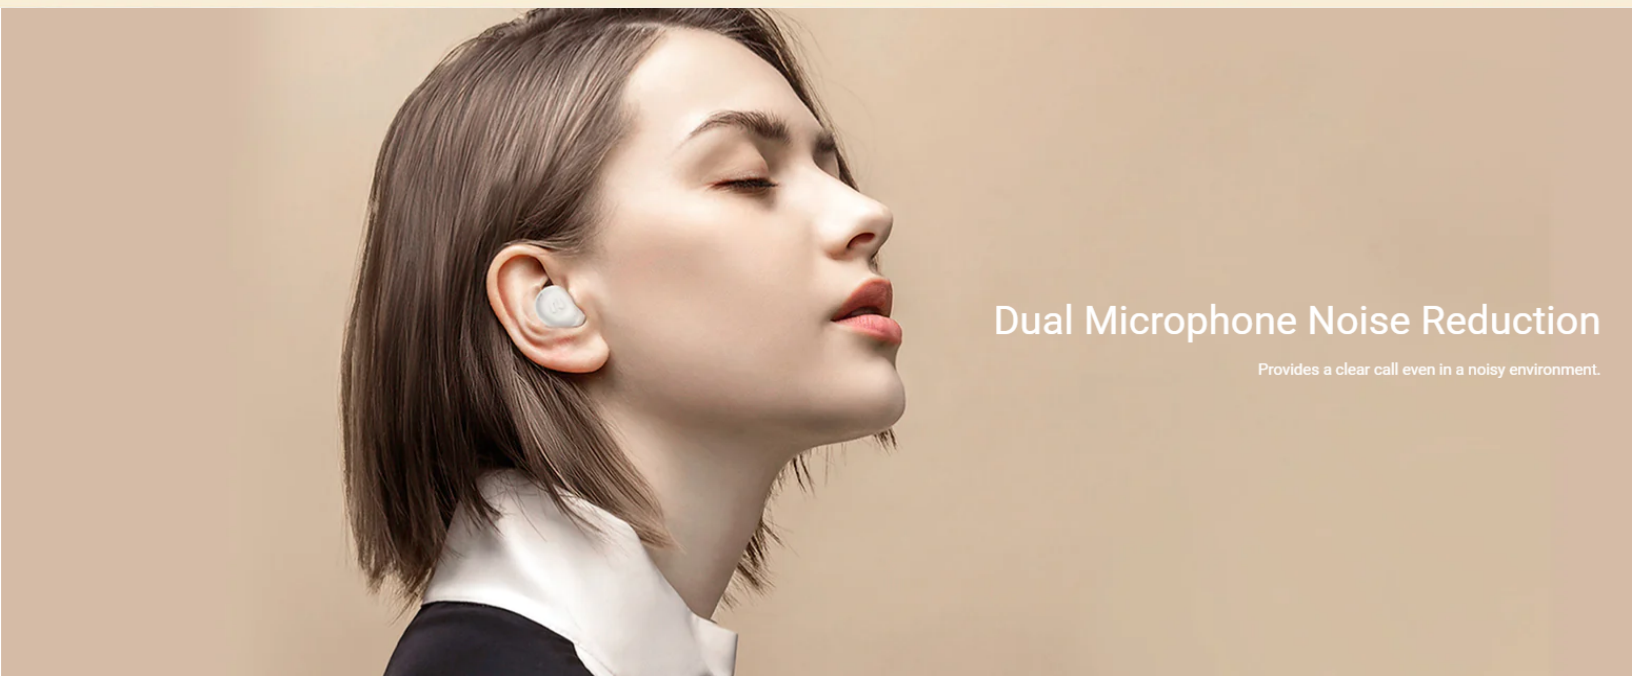

TW969 True Wireless Stereo Earbuds

Smaller earbud More comfortable

Environmental noise cancellation

8mm dynamic unit

Stereo sound

Game mode

Bluetooth V5.3

23H battery life

Mini body

Comfortable to wear

Comfortable to wear

It is small and stable to fit your ears, which is comfortable to wear.

2 pairs of ear cap
(L/S size, M equipped)

Dual Microphone Noise Reduction

Provides a clear call even in a noisy environment.

Low Latency Game Mode

The sound transmission is fast and stable.

Various color scheme

The frosted transparent charging case is matched with a low-saturation color scheme.

Product size

48*48mm

48*29.5mm

19.5*17*21.3mm