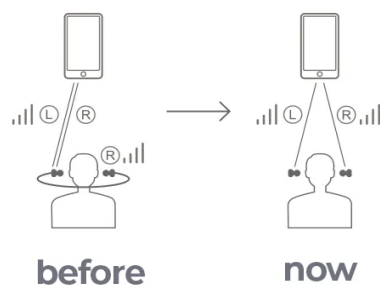

TOUCH CONTROL

Set all functions in one, just need to touch lightly, freely switch previous and next song, also activate the voice assistant function and so on.

MINI

COMPACT CHARGING CASE FOR LONG BATTERY LIFE

Pocket design charging case, comfortable and convenient to carry, provides additional charging times and ultra-long standby life

5^H
(60% volumn)
Play time

4^H
Talk time

MASTER-SLAVE SWITCH

Enjoy audio in bilateral mode , or switch to a single mode that allows you to enjoy music without the loss of any sound channels.