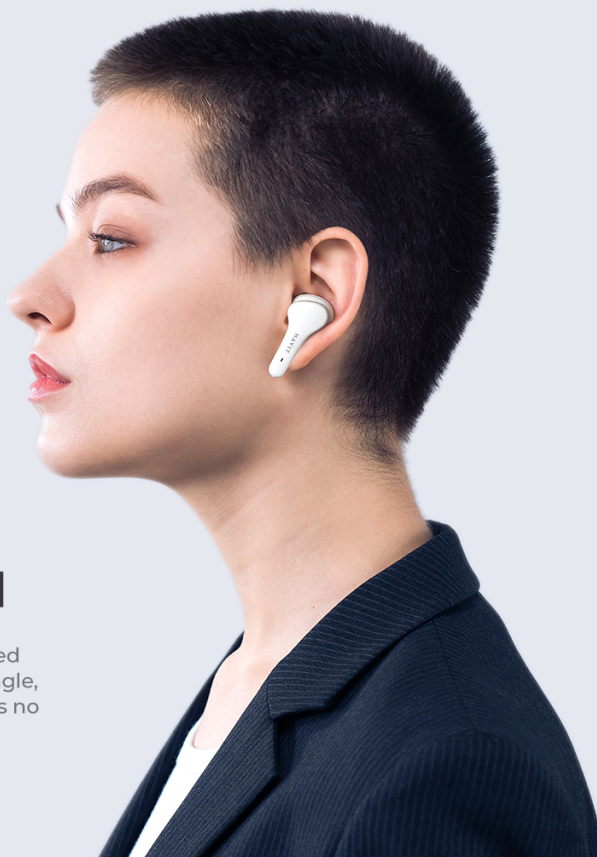

HAVIT

HAVIT TW959
True wireless gaming earbuds

**ENJOY
YOUR LIFE**

Made for
Android Phone Pad

Compact
Charging Case

Comfort
Secure-fit

Touch for
Full Controls

65ms Low
Latency

ULTRA-LONG STANDBY LIFE

300MAH
Charging case battery

5~5.5H
Play time

5H
Talk time

ERGONOMIC IN-EAR BUD DESIGN

Thinner and smaller ear cavity, and the elegant curved design of the handle to form the optimal tangent Angle, suitable for most people. It is firmly worn, and there is no swelling feeling of pressure after long time wearing.