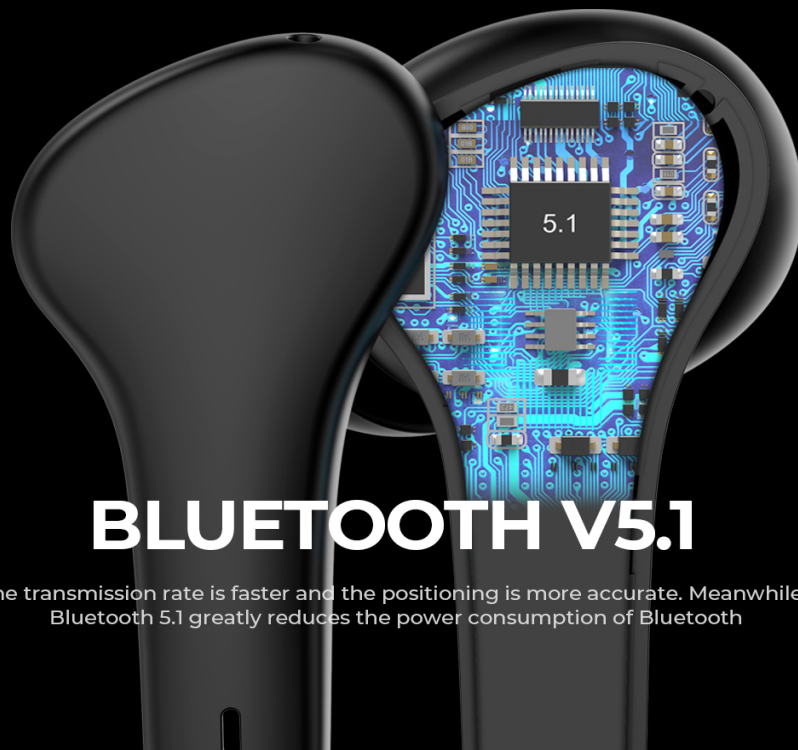

65MS LOW LATENCY

Low delay sound effect, let you sound effect and picture to achieve near zero delay, real-time synchronization, rich experience effect, refuse to lag.

MASTER-SLAVE SWITCH

Enjoy audio in bilateral mode , or switch to a single mode that allows you to enjoy music without the loss of any sound channels.

Hall Switch

Reset Button

IPX4 WATERPROOF

IPX4 waterproof, can withstand the rain and sweat, and let you play well in the gym and outdoor sports.

COMPATIBLE WITH IOS&ANDROID

Made for

Android Phone Pad

TWS SPECIFICATION