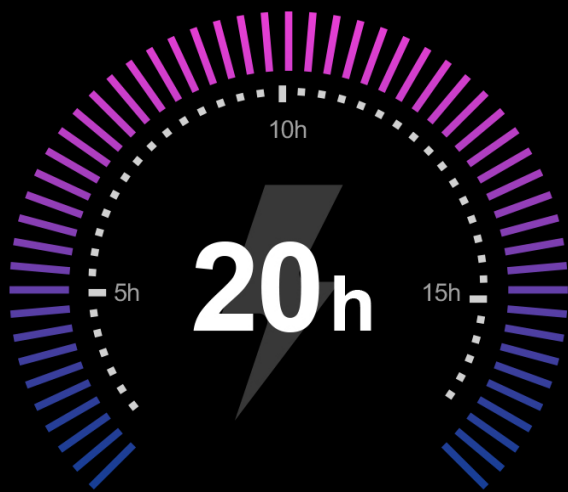

ULTRA-LONG STANDBY LIFE

300MAH
Charging case battery

5~5.5H
Play time

5H
Talk time

ERGONOMIC IN-EAR BUD DESIGN

Thinner and smaller ear cavity, and the elegant curved design of the handle to form the optimal tangent Angle, suitable for most people. It is firmly worn, and there is no swelling feeling of pressure after long time wearing.

65MS LOW LATENCY

Low delay sound effect, let you sound effect and picture to achieve near zero delay, real-time synchronization, rich experience effect, refuse to lag.

MASTER-SLAVE SWITCH

Enjoy audio in bilateral mode , or switch to a single mode that allows you to enjoy music without the loss of any sound channels.