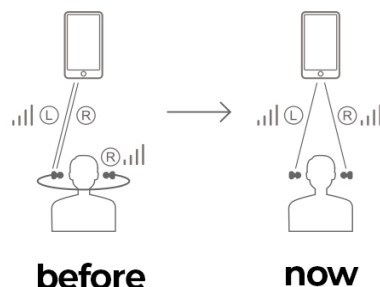

65MS LOW LATENCY

Low delay sound effect, let you sound effect and picture to achieve near zero delay, real-time synchronization, rich experience effect, refuse to lag.

MASTER-SLAVE SWITCH

Enjoy audio in bilateral mode , or switch to a single mode that allows you to enjoy music without the loss of any sound channels.