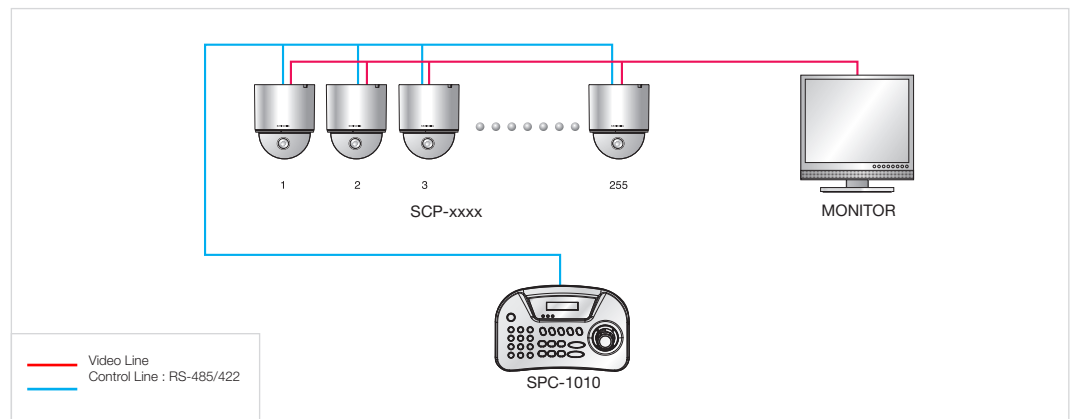

System Configuration

The Eco mark represents Samsung Techwin's will to create environment-friendly products, and indicates that the product satisfies the EU RoHS Directive.

Design and specifications are subject to change without notice.

SAMSUNG TECHWIN CO., LTD.

701, Sampyeong-dong, Bundang-gu, Seongnam-si, Gyeonggi-do Korea 463-400
Tel : +82-70-7147-8741~8749, 8752~8760 Fax : +82-31-8018-3745
www.samsungsecurity.com www.samsungcctv.com

SAMSUNG TECHWIN AMERICA INC.

SAMSUNG TECHWIN EUROPE LTD.

TIANJIN SAMSUNG TECHWIN OPTO-ELECTRONICS CO., LTD.

■ DISTRIBUTED BY