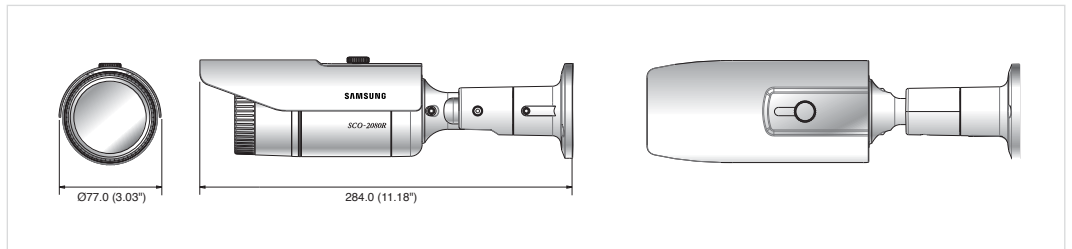

Dimensions

Unit : mm (inch)