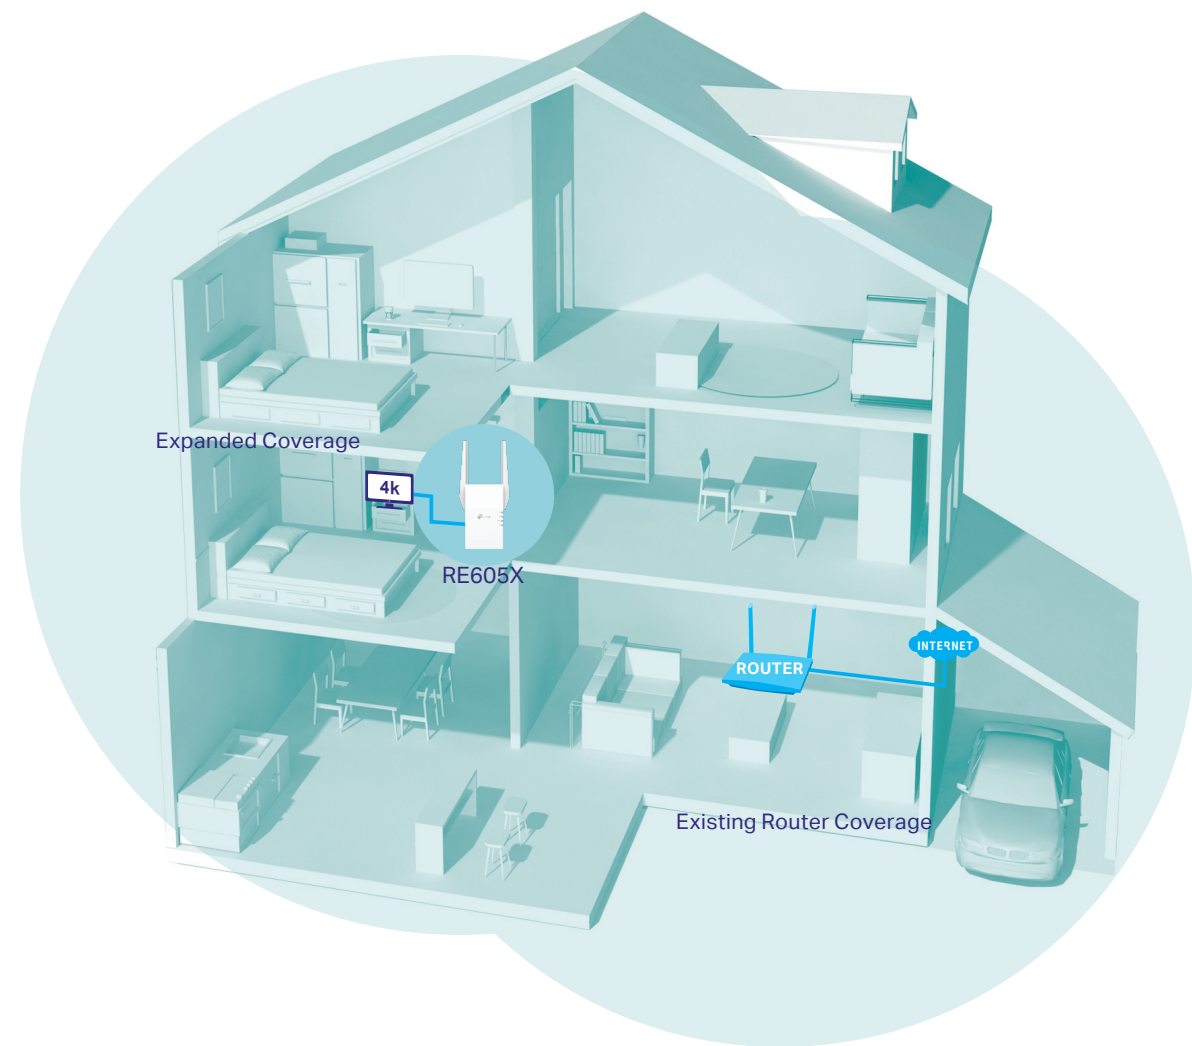

Highlights

Extend AX1800 Wi-Fi to Your Whole Home

Works with any Wi-Fi router to eliminate Wi-Fi dead zones, and blanket your home with stable, super-fast, seamless Wi-Fi via OneMesh™.

● Wi-Fi Coverage
— Ethernet Cable