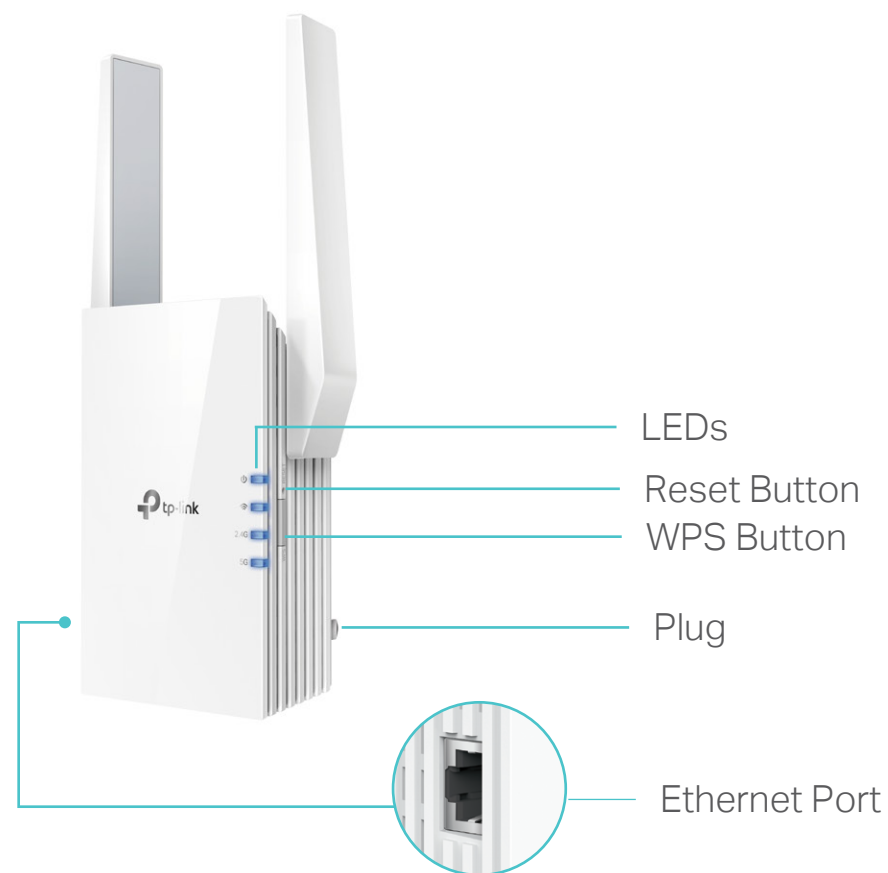

Specifications

Hardware

- Button: WPS Button, Reset Button
- Port: 1 Gigabit Ethernet Port
- Antenna: 2 External Antennas
- Power Consumption: 10W
- Dimensions (W × D × H): 2.9×1.8×4.9 in. (74.0×46×124.8 mm)

For more information, please visit

<https://www.tp-link.com/home-networking/range-extender/re605x/>

or scan the QR code left

Wireless

- Wireless Standards: IEEE 802.11a/n/ac/ax 5 GHz, IEEE 802.11b/g/n/ax 2.4 GHz
- Frequency: 2.4 GHz and 5 GHz
- Signal Rate: 574 Mbps at 2.4 GHz, 1201 Mbps at 5 GHz
- Transmit Power: FCC: 2.4 GHz ≤21dBm, 5 GHz ≤21dBm
- Reception Sensitivity:
  - 5 GHz:
    - 11ax HE80 MCS0: -87dBm, 11ax HE80 MCS11: -56dBm
    - 11a 6Mbps: -93dBm, 11a 54Mbps: -75dBm
    - 11ac HT20 MCS0: -92dBm, 11ac HT20 MCS8: -70dBm
    - 11ac HT40 MCS0: -90dBm, 11ac HT40 MCS9: -66dBm
    - 11ac HT80 MCS0: -87dBm, 11ac HT80 MCS9: -62dBm
  - 2.4 GHz:
    - 11ax HE40 MCS0: -93dBm, 11ax HE40 MCS11: -63dBm
    - 11g 54Mbps: -77dBm, 11n HT20 MCS7: -75dBm
    - 11n HT40 MCS7: -72dBm
- Wireless Function: Enable/Disable Wireless Radio, Wireless Statistics
- Wireless Security: 64/128-bit WEP, WPA/WPA2-PSK encryptions

Others

- Certification
  FCC, RoHS
- System Requirements
  Microsoft Windows 98SE, NT, 2000, XP, Vista™ or Windows 7, 8, 8.1, 10, MAC OS, NetWare, UNIX or Linux
  Internet Explorer 11, Firefox 12.0, Chrome 20.0, Safari 4.0, or other Java-enabled browser
- Package Contents
  Wi-Fi Range Extender RE605X
  Quick Installation Guide

Specifications are subject to change without notice. All the brands and product names are trademarks or registered trademarks of their respective holders.

[†]Maximum wireless signal rates are the physical rates derived from IEEE Standard 802.11 specifications. Actual wireless data throughput and wireless coverage per ft² are not guaranteed and will vary as a result of network conditions, client limitations, and environmental factors, including building materials, obstacles, volume and density of traffic, and client location.

[‡]The product may not be compatible with routers or gateways with firmware that has been altered, is based on open source programs, or is non-standard or outdated.

[§]Smart Roaming is designed for devices that support the 802.11k/v standard.

[¶]Up to 4x Capacity refers to 4x increase in median throughput under dense environment compared to 11ac wave 2 range extender.

[*]Saving clients' battery power requires clients to also support the 802.11ax Wi-Fi standard. Actual power reduction may vary as a result of network conditions, client limitations, and environmental factors

©2020 TP-Link.

www.tp-link.com

TP-Link AX1800 Wi-Fi 6 Range Extender RE605X