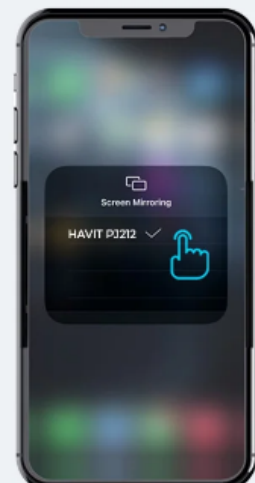

1.2-6 m Optimum Distance

2.4G/5G Dual-Band WiFi Connection

The 2.4G & 5G dual-band WiFi can switch freely, and the 5G signal transmission is stable and fast. Using MU-MIMO technology, the transmission rate is improved, and online viewing is smoother.

2.4G

5G

Explore the More Entertainment on Android TV 9.0

The projector is pre-installed with smart Android TV 9.0 system that can access online services, browse the Internet and run applications, such as video APP.

Wireless Projection

When your smart phone, tablet PC, and projector are connecting to the same WiFi, video can sync with the projector soon.

Multimedia Interface

Specifications

Projection Technology: 4"LCD Display
Native Resolution of Projection: 1920*1080P, support 4K
Projection Distance: 1.12-6 meters (screen size: 33-200 inch)
Average Screen Brightness: 12000 lumens (270 ANSI lumens)
Connections: AV/USB*2/HDMI-compatible*2/3.5mm jack out
Aspect Ratio: 16:9/4:3