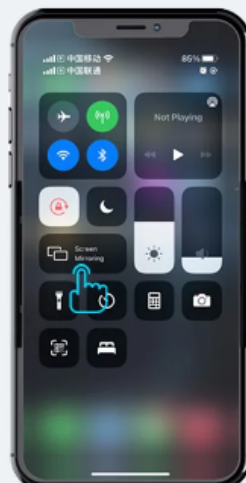

*The projector can be connected to BT V5.0 speakers.

200 inch Display Image

Its 1.32:1 throw ratio makes it suitable for projecting in most rooms, living room or offices. Enjoy screen sizes between 33"-200" all your movies, shows and video games.

1.2-6 m Optimum Distance

2.4G/5G Dual-Band WiFi Connection

The 2.4G & 5G dual-band WiFi can switch freely, and the 5G signal transmission is stable and fast. Using MU-MIMO technology, the transmission rate is improved, and online viewing is smoother.

2.4G

5G

Explore the More Entertainment on Android TV 9.0

The projector is pre-installed with smart Android TV 9.0 system that can access online services, browse the Internet and run applications, such as video APP.

Wireless Projection

When your smart phone, tablet PC, and projector are connecting to the same WiFi, video can sync with the projector soon.

Multimedia Interface

Specifications

Projection Technology: 4"LCD Display
Native Resolution of Projection: 1920*1080P, support 4K
Projection Distance: 1.12-6 meters (screen size: 33-200 inch)
Average Screen Brightness: 12000 lumens (270 ANSI lumens)
Connections: AV/USB*2/HDMI-compatible*2/3.5mm jack out
Aspect Ratio: 16:9/4:3