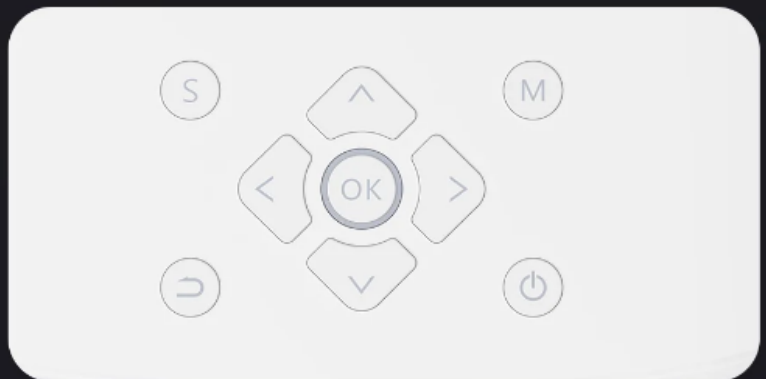

1.2-6 m Optimum Distance

2.4G/5G Dual-Band WiFi Connection

The 2.4G & 5G dual-band WiFi can switch freely, and the 5G signal transmission is stable and fast. Using MU-MIMO technology, the transmission rate is improved, and online viewing is smoother.

2.4G

5G

Explore the More Entertainment on Android TV 9.0

The projector is pre-installed with smart Android TV 9.0 system that can access online services, browse the Internet and run applications, such as video APP.

Wireless Projection

When your smart phone, tablet PC, and projector are connecting to the same WiFi, video can sync with the projector soon.

Multimedia Interface

Specifications

Projection Technology: 4"LCD Display
Native Resolution of Projection: 1920*1080P, support 4K
Projection Distance: 1.12-6 meters (screen size: 33-200 inch)
Average Screen Brightness: 12000 lumens (270 ANSI lumens)
Connections: AV/USB*2/HDMI-compatible*2/3.5mm jack out
Aspect Ratio: 16:9/4:3