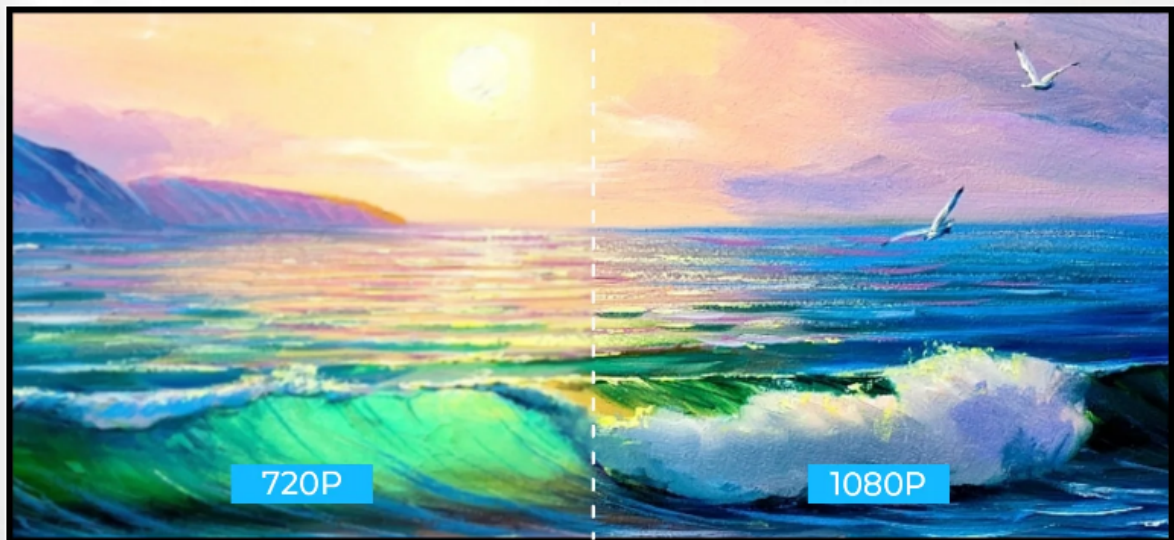

## Brilliantly Colorful, Clearer Image

The brightness reaches 180+ ANSI lumens. The projector carries 1280\*720P high-definition resolution. You will watch videos and movies clearly during the day. And the projection image is clear and bright, not dazzling with brilliant colors.