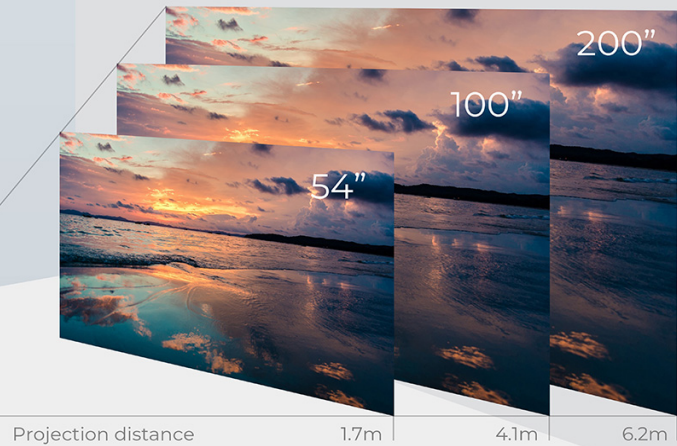

NATIVE SUPPORT 4K RESOLUTION

15000 Lumens Brightness, 1500:1 Contrast Ratio

200 inch BIG DISPLAY IMAGE SIZE

Best Choice for Home Cinema!
Projection distance: 1.7-6.2meters
(54-200inch)

LATEST WIFI SMART PHONE SYNCHRONIZE SCREEN TECHNOLOGY

SPECIFICATION

Projection technology: 4.41"LCD Display
Native resolution of projection: 1920*1080 supports 4K
Projection distance: 1.7-6.2meters (54-200inch)
Average screen brightness: 15000lumens (220 ANSI lumens)
Aspect Ratio: 16:9/4:3
Language: Eng/Fre/Spa/Port/Ara/Chin, total 23 languages
Connections: AV/VGA/HDMI*2/USB/SD/jack3.5mm out
Speaker: 4Ω3W
Power consumption: 70W
Noise level: ≤35dB
Product size: 234.5*187.6*96mm
Net Weight: 1.36kg