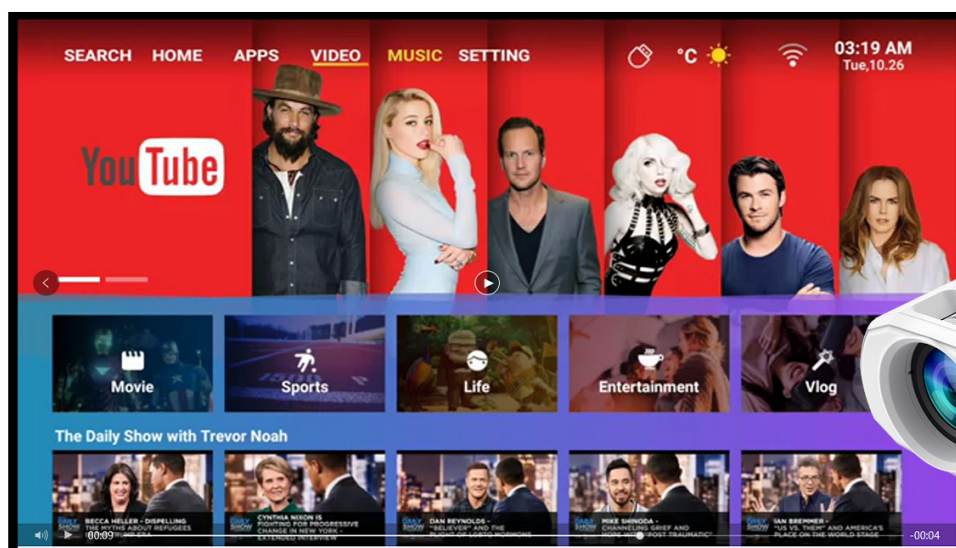

With pre-installed smart Android TV 9.0 system and Google Play Store in the mini portable projector, after logging into the Google account, you can access online services, browse the Internet and run apps perfectly. Endless fun, such as Netflix, Prime Video, YouTube.

NATIVE SUPPORT 4K RESOLUTION

15000 Lumens Brightness, 1500:1 Contrast Ratio

200 inch BIG DISPLAY IMAGE SIZE

Best Choice for Home Cinema!
Projection distance: 1.7-6.2meters
(54-200inch)

LATEST WIFI SMART PHONE SYNCHRONIZE SCREEN TECHNOLOGY

It adopts the latest WIFI smart phone synchronize screen technology can easy connect your iOS/Android device by simply connecting your WIFI, no hassle of extra adapters and dongles will make screen sync come true.

You could flip the image in the settings. It can support front projection and back projection. It is recommended for those who want to save more space to mount it on the ceiling.

TRIPOD MOUNT

CEILING MOUNT