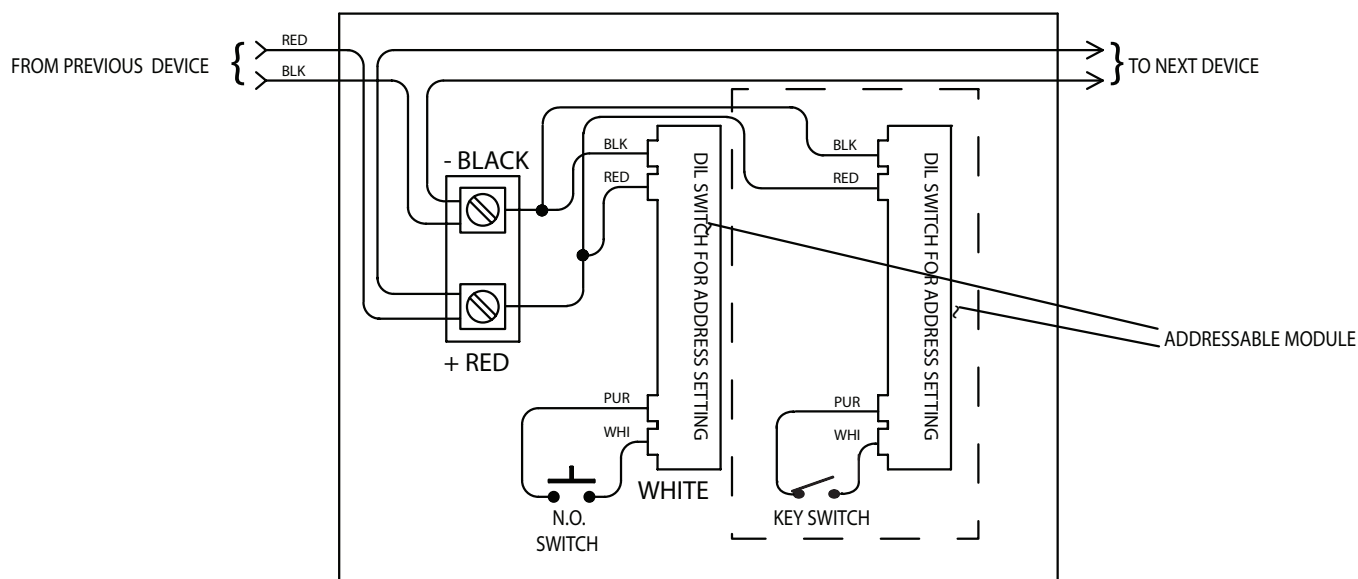

MS-700ID(U) Series Addressable Manual Stations Installation Sheet

Mircom's MS-700ID(U) series provide manual fire reporting. These high quality, die-cast metal Intelligent Fire Alarm Manual Stations are available as single or dual-action devices with key resets with a permanently attached addressable module. The addressable manual station has DIL switches which allow for address setting. Pulling the handle initiates the operation of the addressable module. New York versions are equipped with a front guard plate.

All manual fire alarm stations shall be installed as per the specific requirements outlined in the UL/ULC codes, as well as all other applicable national or local codes. Final acceptance is subject to the local authority having jurisdiction.

MS-701ID(U), MS-702ID(U), MS-710ID(U), MS-701IDNY & MS-710IDNY

Models

MS-701ID(U): Single Stage Single Action

MS-702ID(U): Two Stage Single Action

MS-710ID(U): Single Stage Dual Action

MS-701IDNY: Single Stage Single Action New York Version

MS-710IDNY: Two Stage Single Action New York Version

Specifications & Dimensions

Switch Rating: 1 Amp @ 30 VDC
0.1 Amp @ 125 VAC

NOTES:

1. The suffix (U) denotes USA version.
  2. Area within dashed lines are applicable for MS-702ID only
  3. These models are compatible with Mircom FX-350 Series of panels.
  4. Wire as shown so that supervision of connections is maintained.
  5. *5. Mount station to 4" square x 1 1/2" deep outlet box with adaptor plate or to a 4" x 2 1/2" single gang outlet box.
  6. Maximum wire size: No. 12 AWG.
  7. Switches shown in the Station Closed position.
2. Iberville product number 52151K, 53151K, BC52-C-0.

Canada

25 Interchange Way
Vaughan, ON L4K 5W3
Tel: (888) 660-4655
(905) 660-4655
Fax: (905) 660-4113

U.S.A

4575 Witmer Industrial Estates
Cheektowaga, New York 14305
Tel: (888) 660-4655
(905) 660-4655
Fax: (905) 660-4113