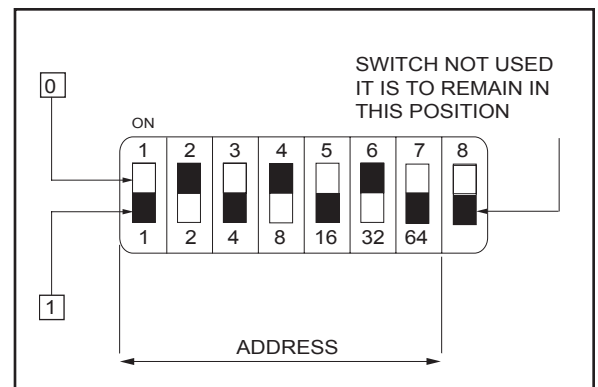

DIL switch		DIL switch		DIL switch		DIL switch		DIL switch	
addr	setting 1234567	addr	setting 1234567	addr	setting 1234567	addr	setting 1234567	addr	setting 1234567
1	1000000	11	1101000	21	1010100	31	1111100	41	1001010
2	0100000	12	0011000	22	0110100	32	0000010	42	0101010
3	1100000	13	1011000	23	1110100	33	1000010	43	1101010
4	0010000	14	0111000	24	0001100	34	0100010	44	0011010
5	1010000	15	1111000	25	1001100	35	1100010	45	1011010
6	0110000	16	0000100	26	0101100	36	0010010	46	0111010
7	1110000	17	1000100	27	1101100	37	1010010	47	1111010
8	0001000	18	0100100	28	0011100	38	0110010	48	0000110
9	1001000	19	1100100	29	1011100	39	1110010	49	1000110
10	0101000	20	0010100	30	0111100	40	0001010	50	0100110
51	1100110	61	1011110	71	1110001	81	1000101	91	1101101
52	0010110	62	0111110	72	0001001	82	0100101	92	0011101
53	1010110	63	1111110	73	1001001	83	1100101	93	1011101
54	0110110	64	0000001	74	0101001	84	0010101	94	0111101
55	1110110	65	1000001	75	1101001	85	1010101	95	1111101
56	0001110	66	0100001	76	0011001	86	0110101	96	0000011
57	1001110	67	1100001	77	1011001	87	1110101	97	1000011
58	0101110	68	0010001	78	0111001	88	0001101	98	0100011
59	1101110	69	1010001	79	1111001	89	1001101	99	1100011
60	0011110	70	0110001	80	0000101	90	0101101	100	0010011
101	1010011	111	1111011	121	1001111				
102	0110011	112	0000111	122	0101111				
103	1110011	113	1000111	123	1101111				
104	0001011	114	0100111	124	0011111				
105	1001011	115	1100111	125	1011111				
106	0101011	116	0010111	126	0111111				
107	1101011	117	1010111						
108	0011011	118	0110111						
109	1011011	119	1110111						
110	0111011	120	0001111