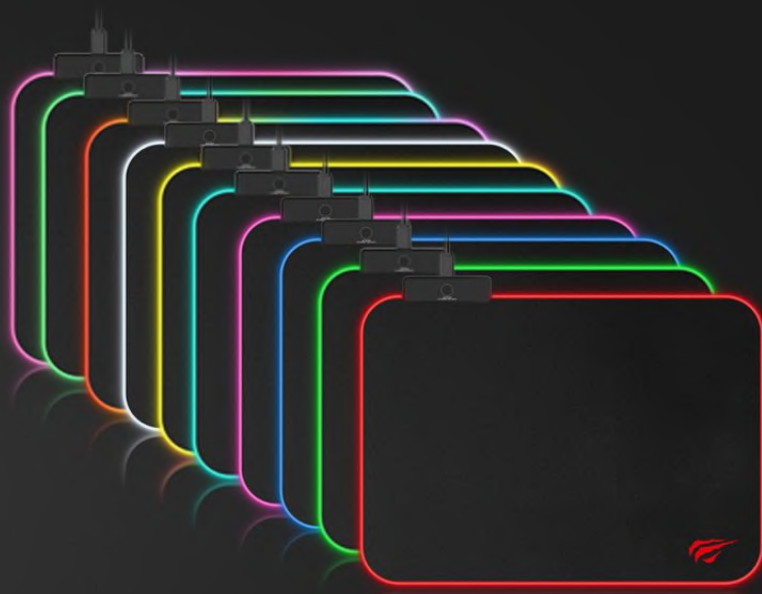

RGB LIGHTING GAMING MOUSE PAD

Anti-slip rubber base effectively keeps the mouse pad from slipping.

MP901

Premium fine-mesh cloth

allowing your mouse move smoothly and accurately

One click to change the lighting effect

10 groups of RGB lighting modes are controlled by RGB to change the light.

System Requirement

Windows 2000 / XP / Vista/ Windows 7/ 8/ 10/ Linux / Mac

Product Description:

Product Size: 360 x 260 x 3mm

Operating Voltage: 5V \pm 5%

Operating current: 10-300mA

Cable length: 1800mm