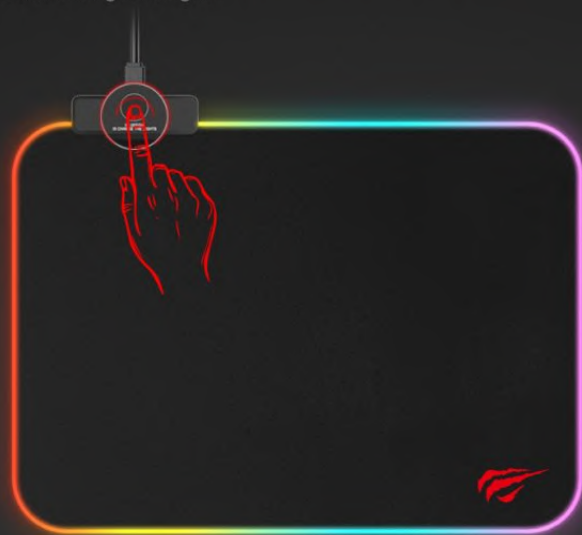

RGB LIGHTING GAMING MOUSE PAD

Anti-slip rubber base effectively keeps the mouse pad from slipping.

MP901

Premium fine-mesh cloth

allowing your mouse move smoothly and accurately

One click to change the lighting effect

10 groups of RGB lighting modes are controlled by RGB to change the light.

System Requirement

Windows 2000 / XP / Vista/ Windows 7/ 8/ 10/ Linux / Mac

Product Description:

Product Size: 360 x 260 x 3mm

Operating Voltage: 5V \pm 5%

Operating current: 10-300mA

Cable length: 1800mm