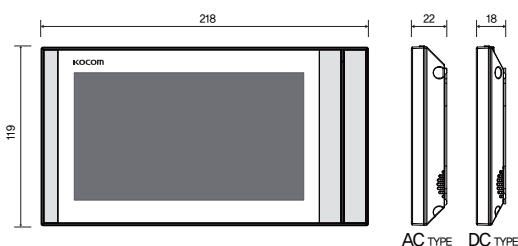

AHD / TVI / CVI connection

PRODUCT DIMENSION

(Unit : mm)

CONNECTABLE PRODUCT