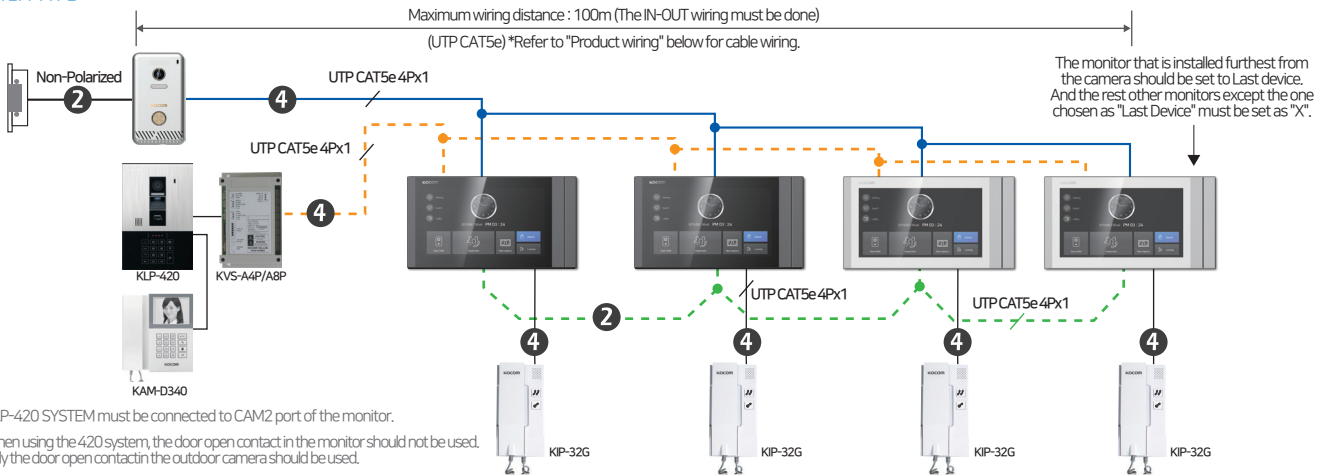

WIRING DIAGRAM

■ **SYSTEM TYPE**