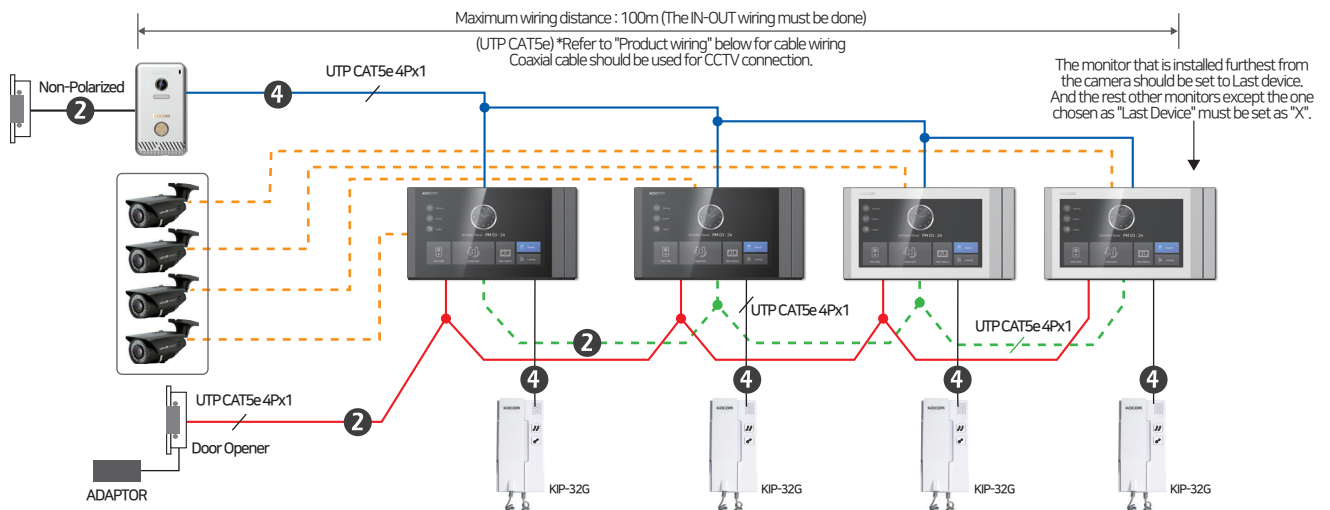

■ **SINGLE HOUSEHOLD TYPE**