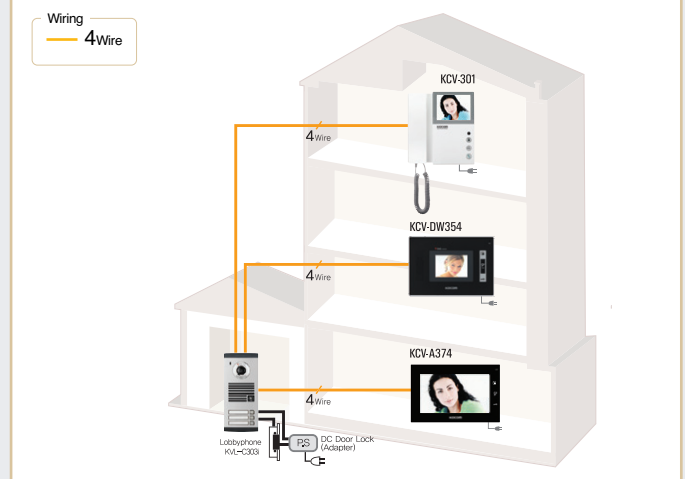

System Diagram