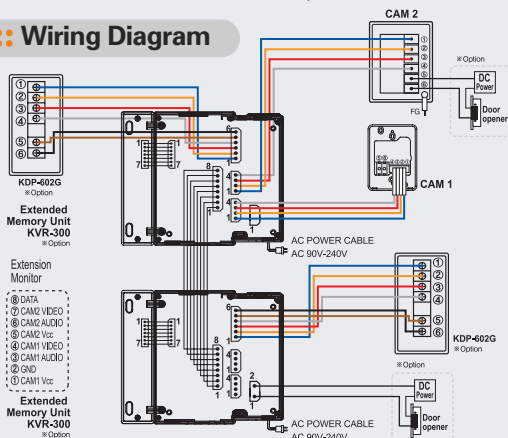

Wiring Diagram