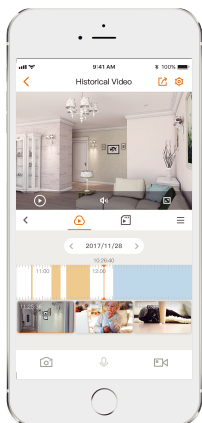

## 4MP H.265 Bullet Wi-Fi Camera

Bullet 2 Pro 4MP delivers 4MP live monitoring with a choice of 2.8mm/3.6mm F1.6 high performance lens option, it supports four night vision modes for clear-as day clarity even in pitch dark. With IP67 certified metal casing, the camera can be used outdoors under different weather conditions. With built-in spotlight and 110dB security siren, Bullet 2 Pro 4MP actively keeps unwelcome visitors away from what you care about.

- H.265 4MP QHD**  
See more than 1080P
- Human Detection**  
Quickly find human targets in you home
- Smart Color Night Vision**  
Support four-mode night vision for clear-as day clarity even in pitch dark
- Active Deterrence**  
Scare away unwelcome visitors with built-in spotlight and 110dB security siren
- IP67**  
Weatherproof from dust and water
- Two-way Talk**  
Real-time communicate with people at the camera
- Diversified Storage**  
Supports NVR, Cloud Storage or Micro SD card (up to 256GB)
- Alarm Notification**  
Sends instant motion-activated alerts to your mobile phone
- Wi-Fi Connection**  
IEEE802.11b/g/n(2.4GHz)