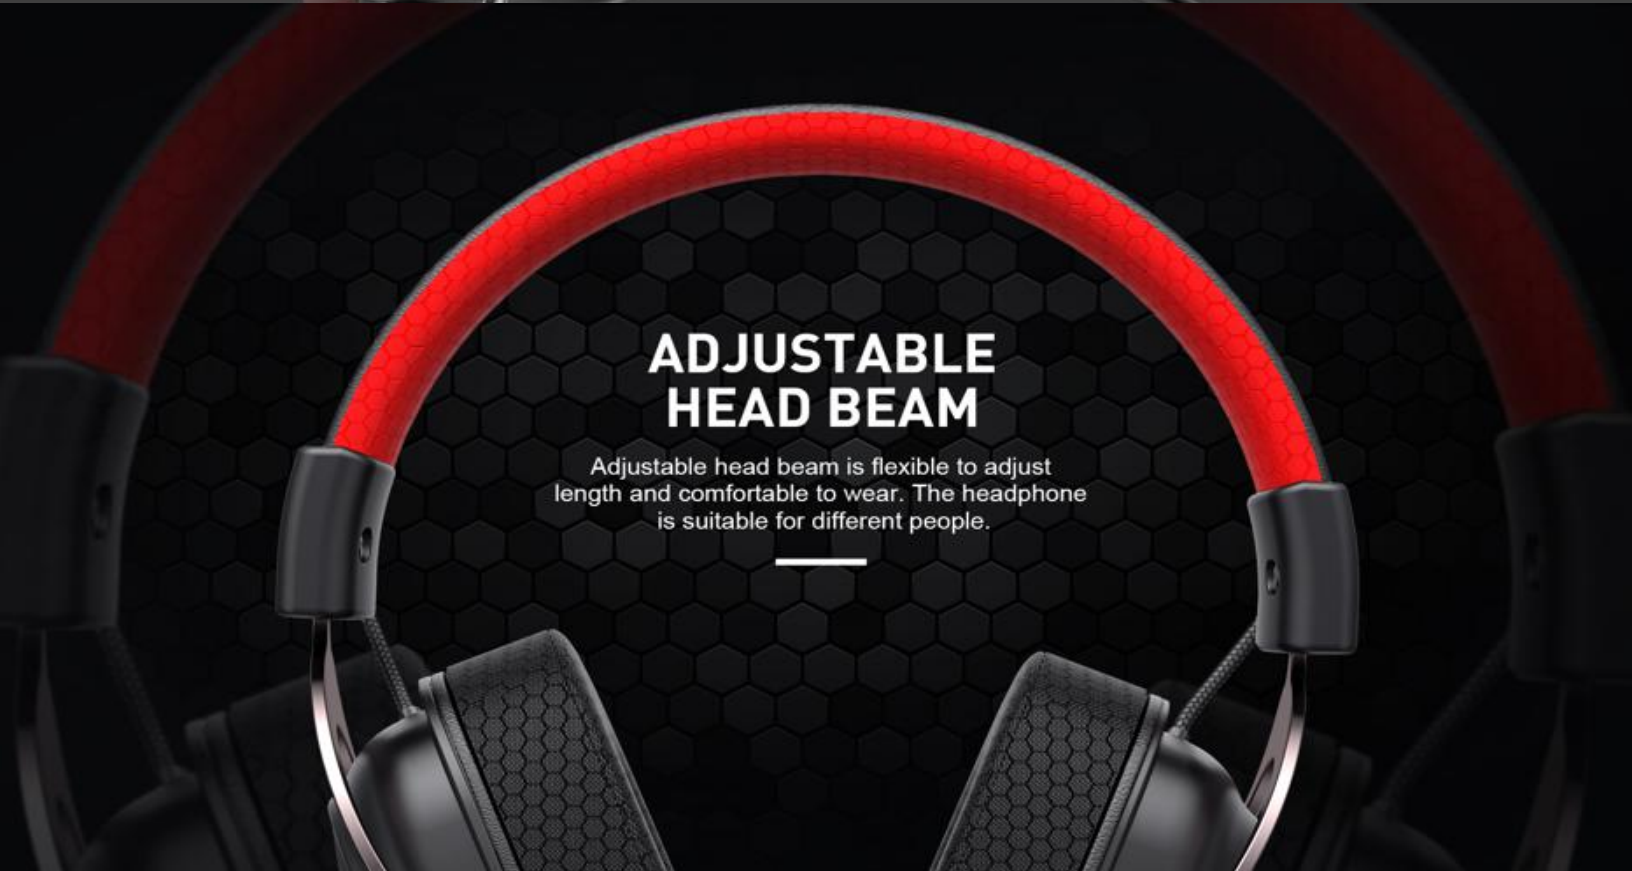

ADJUSTABLE HEAD BEAM

Adjustable head beam is flexible to adjust length and comfortable to wear. The headphone is suitable for different people.

ERGONOMIC DESIGN COMFORTABLE TO WEAR

The headphone are ergonomic design. And the lightweight body only weights 313g. With skin-friendly and breathable over-ear earmuffs, it is comfortable to wear for a long time without pressure.