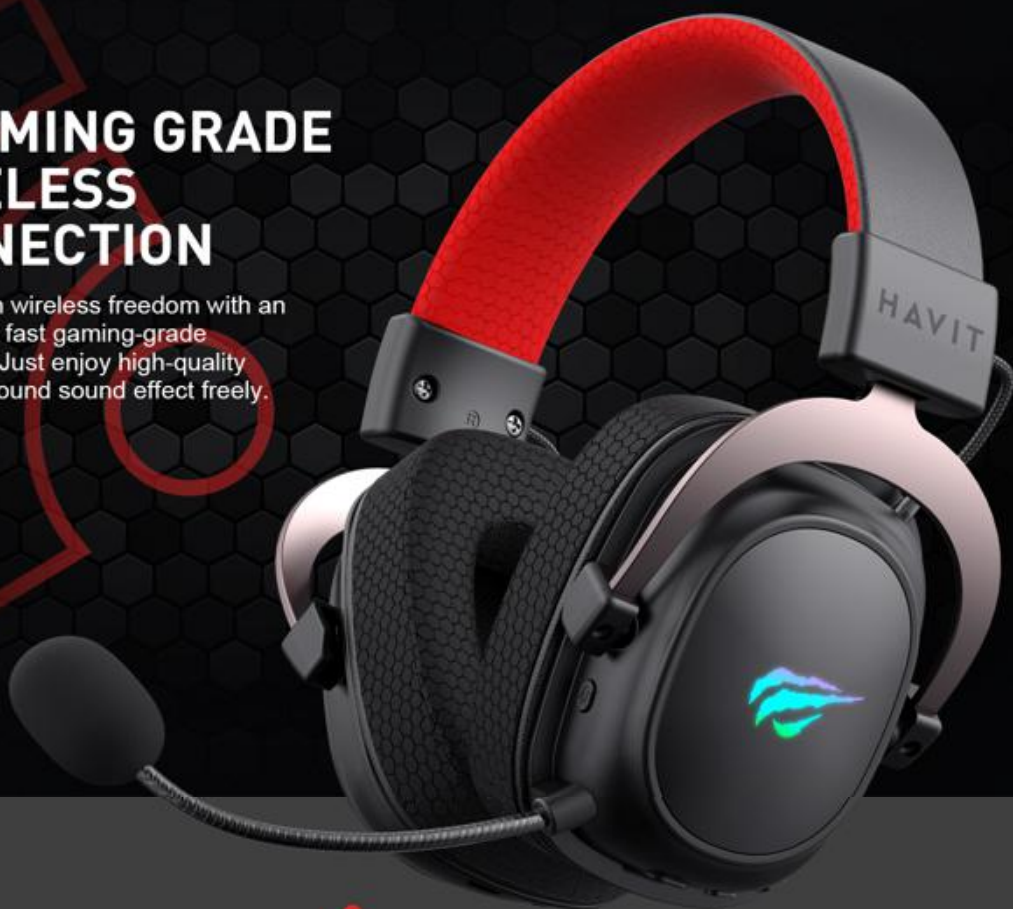

E-GAMING GRADE WIRELESS CONNECTION

You will gain wireless freedom with an efficient and fast gaming-grade connection. Just enjoy high-quality gaming surround sound effect freely.