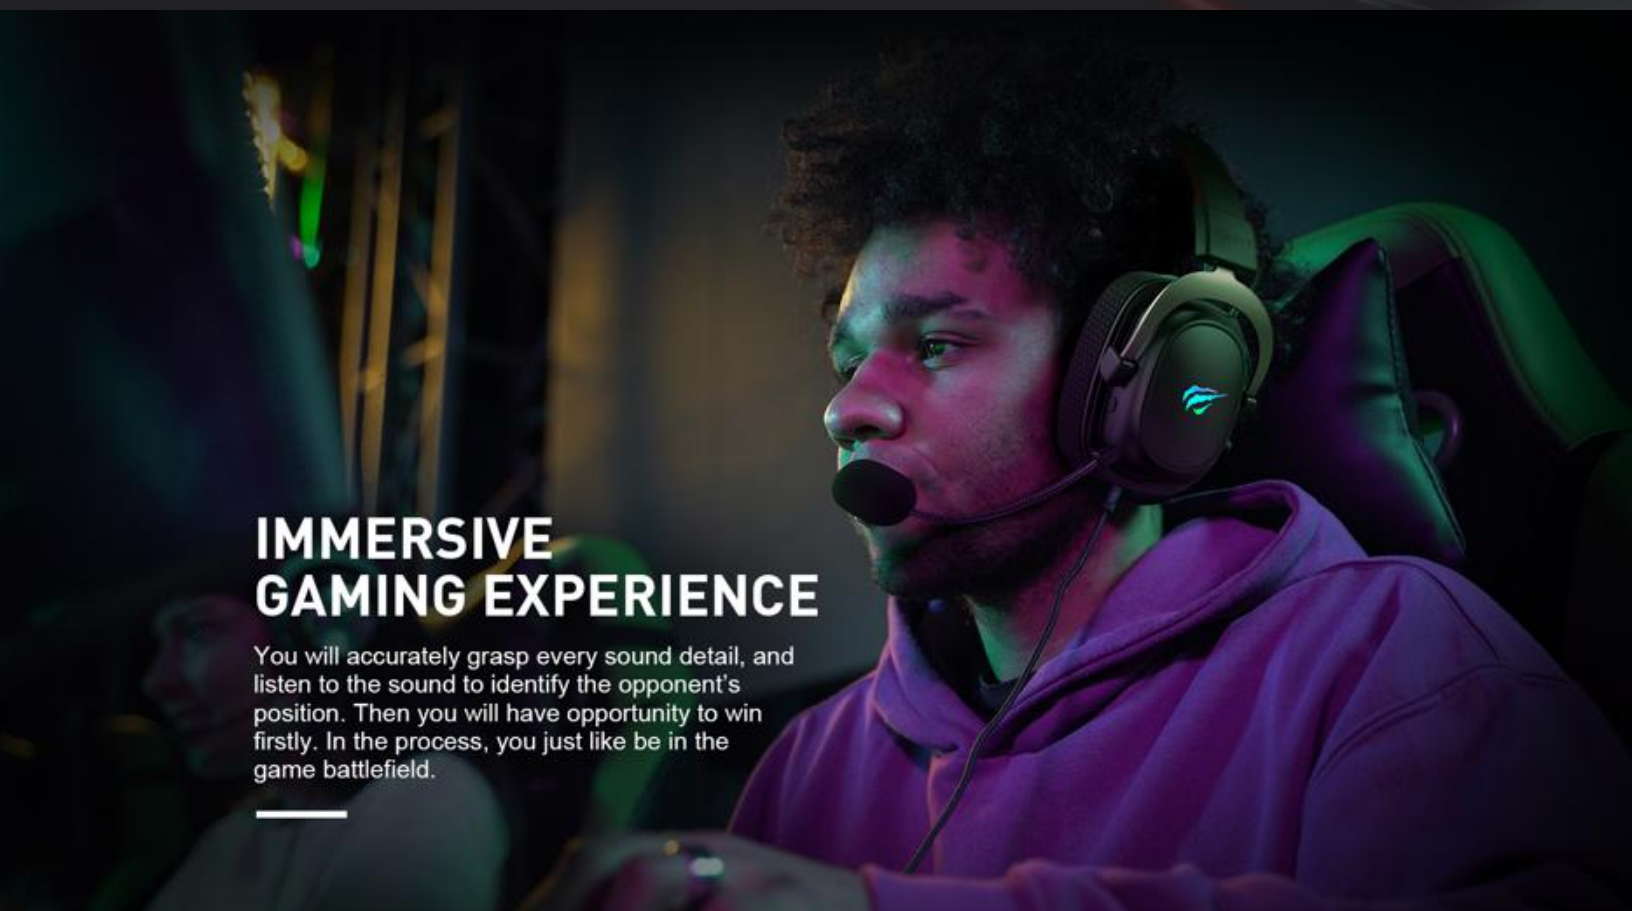

IMMERSIVE GAMING EXPERIENCE

You will accurately grasp every sound detail, and listen to the sound to identify the opponent's position. Then you will have opportunity to win firstly. In the process, you just like be in the game battlefield.