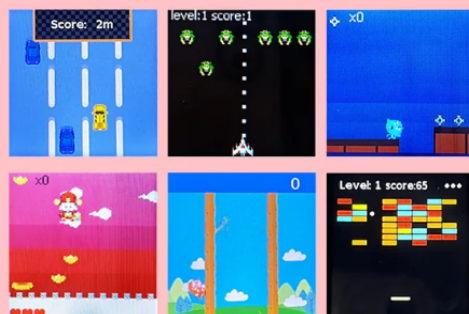

BUILT-IN PUZZLE GAME

There are 7 built-in mini games to enrich children's leisure experience.