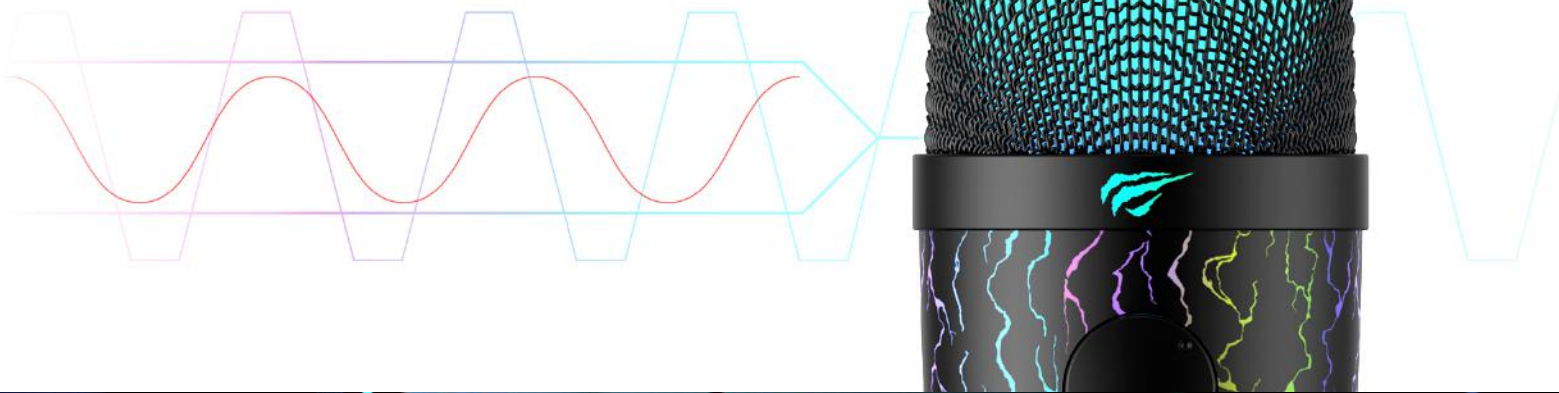

GK52

RECORDING LIVE MICROPHONE

- / Cardioid Pickup
- / High Resolution
- / Dynamic RGB Lighting

48 KHZ/16 BIT HIGH RESOLUTION

With a high sampling rate of 48 kHz/16 bit to achieve low-noise recording effects, it provides an excellent professional recording experience.

DYNAMIC RGB LIGHTING

Colorful dynamic RGB lighting effects, combined with a personalized laser-carved shape design, create a dazzling sound atmosphere.

GAIN AND MUTE BUTTONS

When encountering unexpected situations such as coughing, short press the button to mute. And the RGB light will always be on in purple to indicate that the mute is turned on.