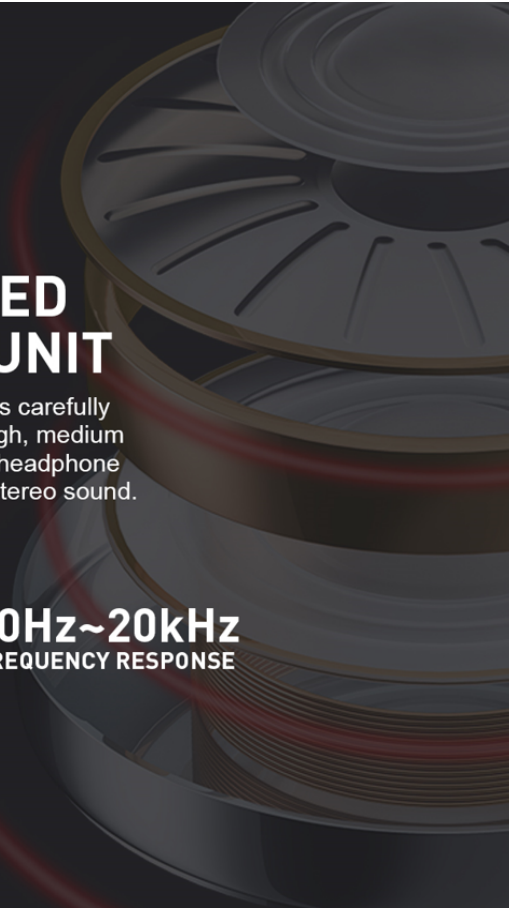

CUSTOMIZED DYNAMIC UNIT

HAVIT acoustic team has carefully adjusted tuning of the high, medium and low frequency. The headphone presents an immersive stereo sound.

40MM
SPEAKER

20Hz~20kHz
FREQUENCY RESPONSE