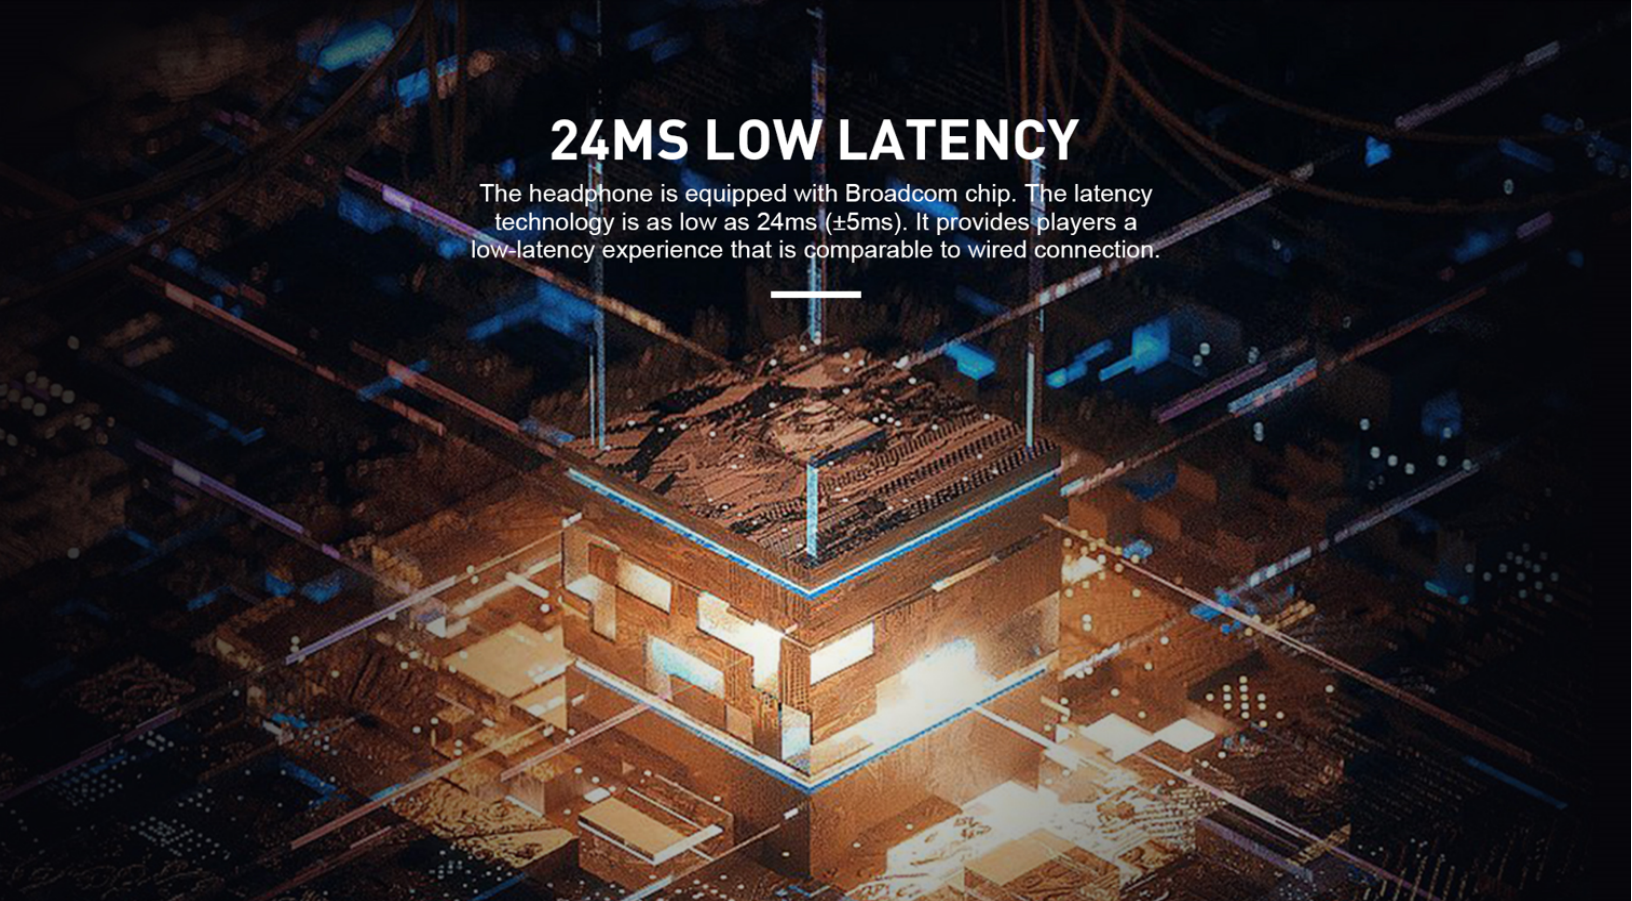

## 24MS LOW LATENCY

The headphone is equipped with Broadcom chip. The latency technology is as low as 24ms ( $\pm 5$ ms). It provides players a low-latency experience that is comparable to wired connection.