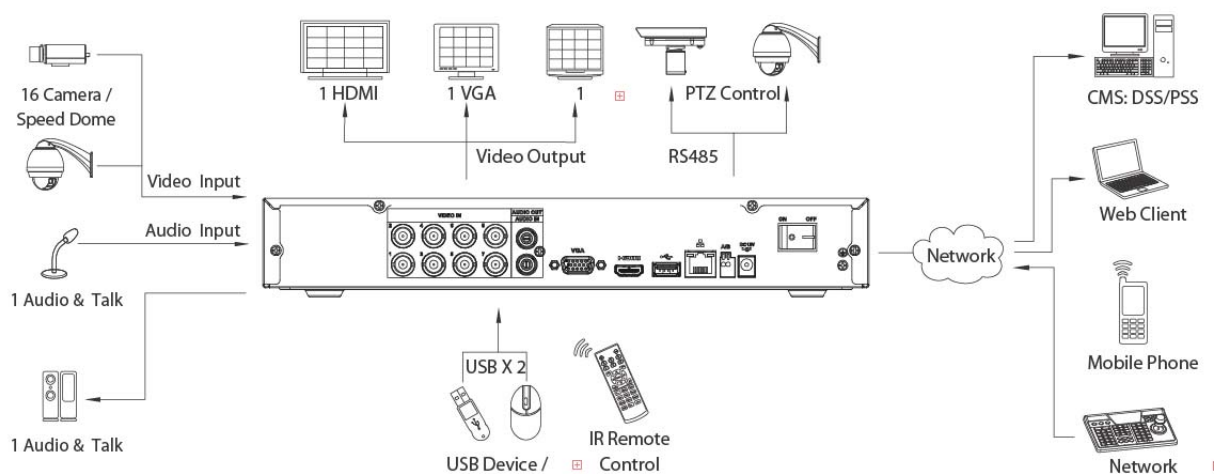

DH-HCI-DVR5104/5108H

Network Functions	HTTP, IPv4/IPv6, TCP/IP, UPNP, RTSP, UDP, SMTP, NTP, DHCP, DNS, PPPOE, DDNS, FTP, IP Filter
Max. User Access	20 users
Smart Phone	iPhone, iPad, Android, Windows Phone
Storage	
Internal HDD	1 SATA port, up to 4TB
Auxiliary Interface	
USB Interface	2 ports (1 Rear), USB2.0
RS485	PTZ control
General	
Power Supply	DC12V/2A
Power Consumption	10W(without HDD)
Working Environment	-10 ~ +55°C / 10~90%RH / 86~106kpa
Dimension(W×D×H)	Mini 1U, 325mm×245mm×45mm
Weight	1.5KG(without HDD)

System Connection

HCI-DVR5108H System Connection

Dahua Technology Co., Ltd.

1187 BinAn Road, Binjiang District, Hangzhou, China

Tel: +86-571-87688883

Fax: +86-571-87688815

Email: overseas@dahuatech.com

www.dahuatech.com

*Design and specifications are subject to change without notice.

© 2013 Dahua Technology Co., Ltd.