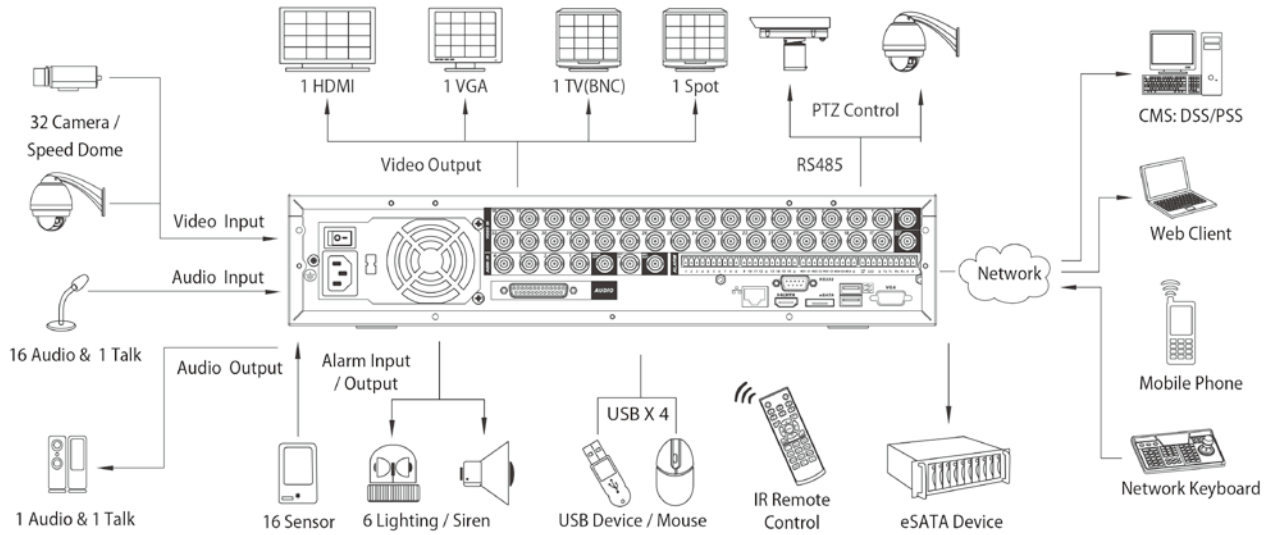

DH-DVR2404/3204HF-S

System Connection

* Take DVR3204HF-S as an example

Dahua Technology Co., Ltd.

1187 BinAn Road, Binjiang District, Hangzhou, China

Tel: +86-571-87688883

Fax: +86-571-87688815

Email: overseas@dahuatech.com

www.dahuatech.com

*Design and specifications are subject to change without notice.

© 2012 Dahua Technology Co., Ltd.