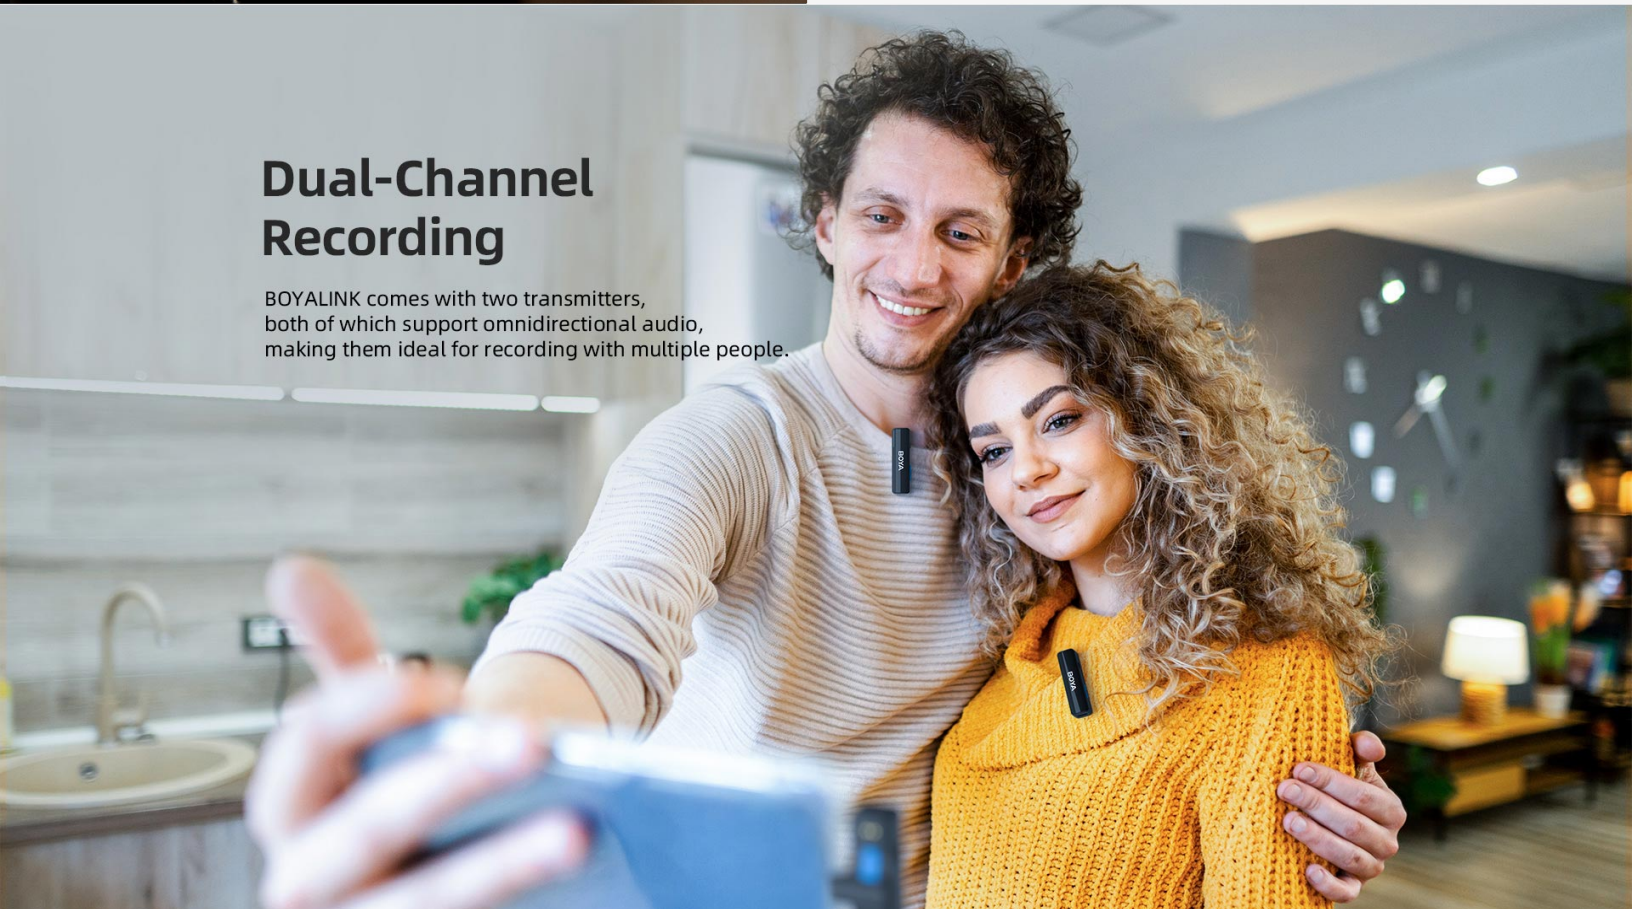

Dual-Channel Recording

BOYALINK comes with two transmitters, both of which support omnidirectional audio, making them ideal for recording with multiple people.