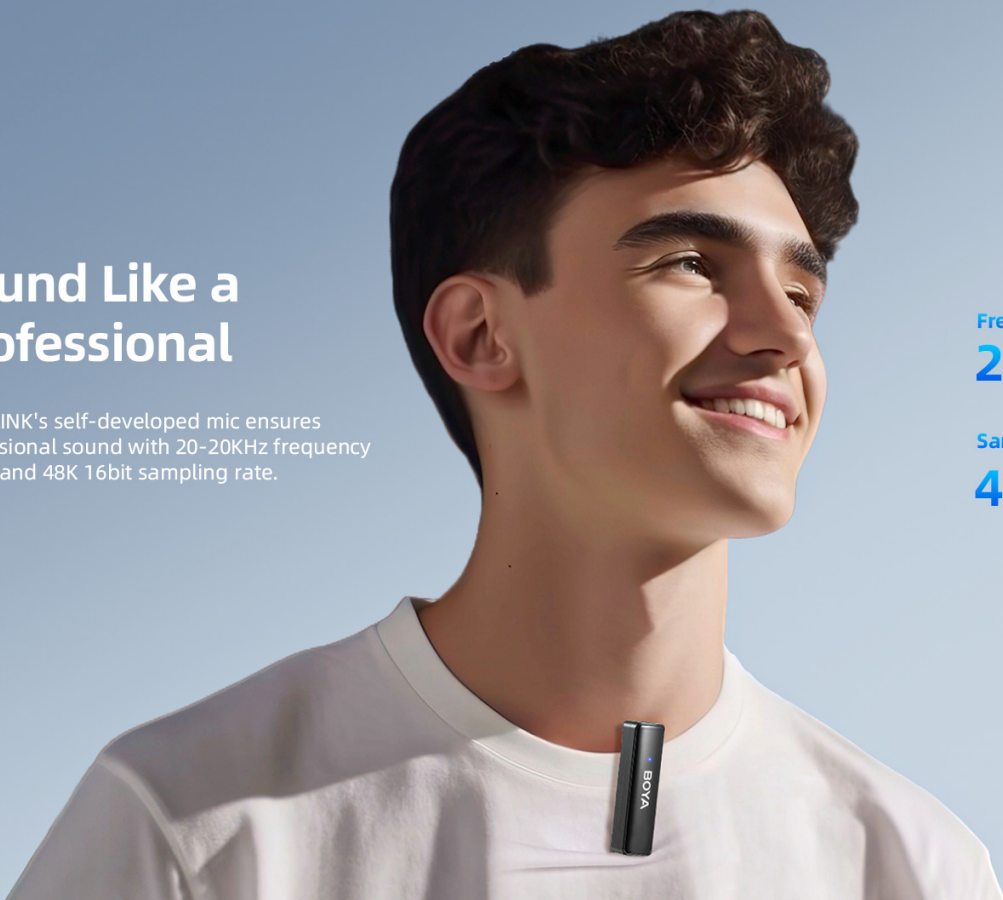

Sound Like a Professional

BOYALINK's self-developed mic ensures professional sound with 20-20KHz frequency range and 48K 16bit sampling rate.

Frequency Range

20-20KHz

Sampling Rate

48K 16bit

Charge Your Device While in Use

The RX's Type-C interface lets you charge your device and mic while using it for long periods, perfect for speeches, live-streaming, and filming.

* Please note that this function is limited to use with Lightning and Type-C connectors only.